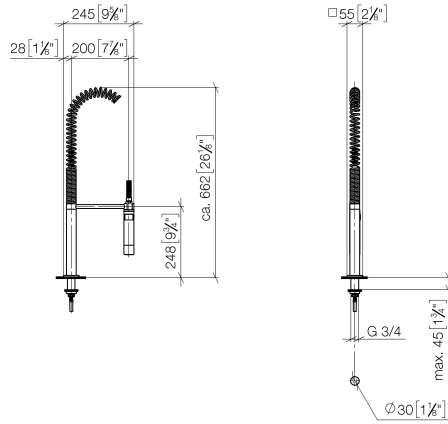

Profi spray set - Brushed Chrome

LOT

27 784 970

- spray flow
- automatic diverter for spout/Profi spray set
- height of mixer 665 mm
- individual rosette 55 x 55 mm
- profi spray hole diameter 30mm
- sprayface with anti-scaling system
- lead-free

Can only be combined with 32800680, 32843680.

Intrinsic protection against back flow.

	Brushed Chrome	27 784 970-93
	Chrome	27 784 970-00
	Brushed Platinum	27 784 970-06
	Platinum	27 784 970-08
	Dark Chrome	27 784 970-19
	Brushed Dark Platinum	27 784 970-99

27 784 970

mm [inches]
M 1:10

Flow rate chart

Certificates

Belgaqua_22_277_2
7_3.

27 784 970

Parts for other finishes can be found here: [Chrome](#)