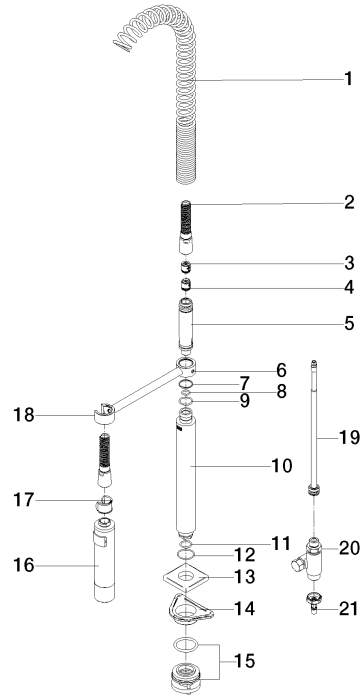

SERIES-VARIOUS Profi spray set - Chrome

27 785 970

- spray flow
- automatic diverter for spout/Profi spray set
- height of mixer mm
- individual rosette x mm
- profi spray hole diameter 30mm
- sprayface with anti-scaling system
- lead-free

Can only be combined with 33826680, 32815680.

Intrinsic protection against back flow.

	Chrome	27 785 970-00
	Brushed Platinum	27 785 970-06
	Platinum	27 785 970-08
	Dark Chrome	27 785 970-19
	Brushed Dark Platinum	27 785 970-99

SERIES-VARIOUS Profi spray set - Chrome

27 785 970

SERIES-VARIOUS Profi spray set - Chrome

27 785 970

SERIES-VARIOUS Profi spray set - Chrome

27 785 970

Spare parts list

No.	Item Number	Name	Quantity used	Delivery time
1	09 16 02 034 90	spring	1	2
2	90 30 02 065 00-00	hose	1	10
3	09 23 01 046 90	back-flow preventer	1	2
4	90 23 01 141 00 90	back-flow preventer	1	2
5	09 30 01 067 10-00	adaptor	1	10
6	09 31 11 049 90	pin	1	2
7	09 14 15 012 90	ring	1	2
8	09 14 10 003 90	seal	1	2
9	09 14 10 031 90	seal	1	2
10	90 11 10 099 00-00	connection	1	-
Spare part can no longer be ordered, please order the replacement item				
11	90 14 10 010 00 90	seal	1	2
12	09 14 10 120 90	seal	1	2
13	90 27 97 033 00-00	rosette	1	10
14	09 18 40 090 90	sleeve	1	2
15	90 23 10 048 00 90	fixing set	1	2
16	04 12 11 094 10-00	shower	1	10
17	90 18 40 035 00 90	sleeve	1	2
18	04 17 20 014 00-00	holder	1	10
19	90 28 20 068 00 90	connection	1	2
20	90 17 09 046 12 90	diverter	1	2
21	04 30 04 019 00 90	hose	1	2