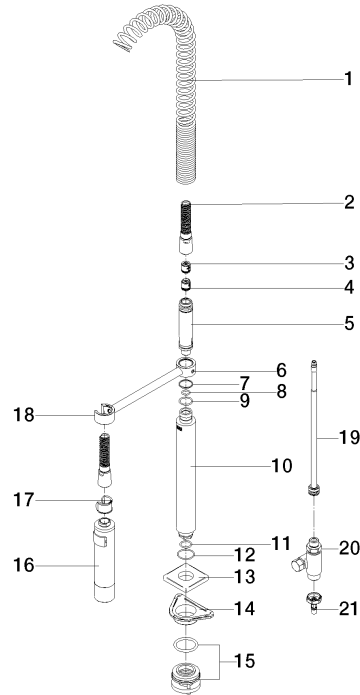

SERIES-VARIOUS Profi spray set - Brushed Platinum

27 785 970

- spray flow
- automatic diverter for spout/Profi spray set
- height of mixer mm
- individual rosette x mm
- profi spray hole diameter 30mm
- sprayface with anti-scaling system
- lead-free

Can only be combined with 33826680, 32815680.

Intrinsic protection against back flow.

	Brushed Platinum	27 785 970-06
	Chrome	27 785 970-00
	Platinum	27 785 970-08
	Dark Chrome	27 785 970-19
	Brushed Dark Platinum	27 785 970-99

SERIES-VARIOUS Profi spray set - Brushed Platinum

27 785 970

SERIES-VARIOUS Profi spray set - Brushed Platinum

27 785 970

Parts for other
finishes can be found
here: [Chrome](#)

SERIES-VARIOUS Profi spray set - Brushed Platinum

27 785 970

Spare parts list

No.	Item Number	Name	Quantity used	Delivery time
1	09 16 02 034 90	spring	1	2
2	90 30 02 065 00-06	hose	1	10
3	09 23 01 046 90	back-flow preventer	1	2
4	90 23 01 141 00 90	back-flow preventer	1	2
5	09 30 01 067 10-06	adaptor	1	10
6	09 31 11 049 90	pin	1	2
7	09 14 15 012 90	ring	1	2
8	09 14 10 003 90	seal	1	2
9	09 14 10 031 90	seal	1	2
10	90 11 10 099 00-06	connection	1	-
Spare part can no longer be ordered, please order the replacement item				
11	90 14 10 010 00 90	seal	1	2
12	09 14 10 120 90	seal	1	2
13	90 27 97 033 00-06	rosette	1	-
Spare part can no longer be ordered, please order the replacement item				
14	09 18 40 090 90	sleeve	1	2
15	90 23 10 048 00 90	fixing set	1	2
16	04 12 11 094 10-06	shower	1	10
17	90 18 40 035 00 90	sleeve	1	2
18	04 17 20 014 00-06	holder	1	10
19	90 28 20 068 00 90	connection	1	2
20	90 17 09 046 12 90	diverter	1	2
21	04 30 04 019 00 90	hose	1	2