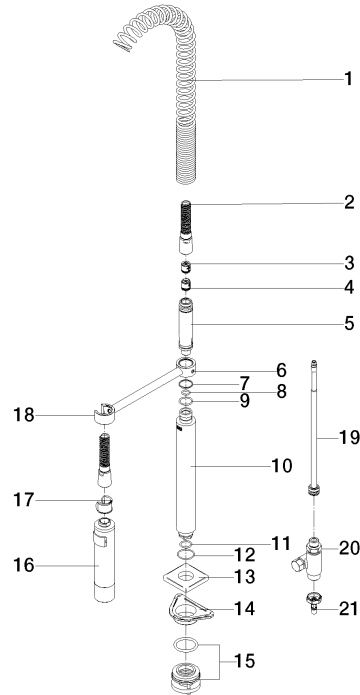

SERIES-VARIOUS Profi spray set - Platinum

27 785 970

- spray flow
- automatic diverter for spout/Profi spray set
- height of mixer mm
- individual rosette x mm
- profi spray hole diameter 30mm
- sprayface with anti-scaling system
- lead-free

Can only be combined with 33826680, 32815680.

Intrinsic protection against back flow.

	Platinum	27 785 970-08
	Chrome	27 785 970-00
	Brushed Platinum	27 785 970-06
	Dark Chrome	27 785 970-19
	Brushed Dark Platinum	27 785 970-99

SERIES-VARIOUS Profi spray set - Platinum

27 785 970

SERIES-VARIOUS Profi spray set - Platinum

27 785 970

Parts for other
finishes can be found
here: [Chrome](#)

SERIES-VARIOUS Profi spray set - Platinum

27 785 970

Spare parts list

No.	Item Number	Name	Quantity used	Delivery time
1	09 16 02 034 90	spring	1	2
2	90 30 02 065 00-08	hose	1	-
Spare part can no longer be ordered, please order the replacement item				
3	09 23 01 046 90	back-flow preventer	1	2
4	90 23 01 141 00 90	back-flow preventer	1	2
5	09 30 01 067 10-08	adaptor	1	40
6	09 31 11 049 90	pin	1	2
7	09 14 15 012 90	ring	1	2
8	09 14 10 003 90	seal	1	2
9	09 14 10 031 90	seal	1	2
10	90 11 10 099 00-08	connection	1	-
Spare part can no longer be ordered, please order the replacement item				
11	90 14 10 010 00 90	seal	1	2
12	09 14 10 120 90	seal	1	2
13	90 27 97 033 00-08	rosette	1	-
Spare part can no longer be ordered, please order the replacement item				
14	09 18 40 090 90	sleeve	1	2
15	90 23 10 048 00 90	fixing set	1	2
16	04 12 11 094 10-08	shower	1	40
17	90 18 40 035 00 90	sleeve	1	2
18	04 17 20 014 00-08	holder	1	40
19	90 28 20 068 00 90	connection	1	2
20	90 17 09 046 12 90	diverter	1	2
21	04 30 04 019 00 90	hose	1	2