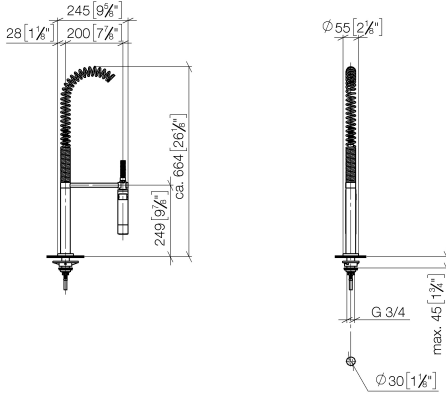

27 789 970

Fits: ELIO, TARA, TARA ULTRA

- spray flow
- automatic diverter for spout/Profi spray set
- height of mixer 665 mm
- individual rosette diameter 55mm
- profi spray hole diameter 30mm
- sprayface with anti-scaling system
- lead-free

Can only be combined with 33826790, 32800790, 33826888, 32815888, 20815892, 33826875.

Intrinsic protection against back flow.

	Brushed Platinum	27 789 970-06
	Chrome	27 789 970-00
	Platinum	27 789 970-08
	Dark Chrome	27 789 970-19
	Brushed Chrome	27 789 970-93
	Brushed Dark Platinum	27 789 970-99

27 789 970

mm [inches]
M 1:10

Flow rate chart

Certificates

LGA_18901.

LGA_28304.

Belgaqua_22_277_2
7_3.

27 789 970

Parts for other finishes can be found here: [Chrome](#)

27 789 970

Spare parts list

No.	Item Number	Name	Quantity used	Delivery time
1	04 24 02 046 01-07	pipe	1	10
2	90 23 30 040 00-06	threaded connector	2	10
3	90 24 03 168 00 90	nipple	1	2
4	90 14 20 002 00 90	seal	2	2
5	90 17 09 046 10 90	diverter	1	2
6	09 24 04 112 10 90	nipple	1	2
7	90 14 10 033 00 90	seal	1	2
8	90 21 10 031 10 90	diverter	1	2
9	09 23 01 039 90	sieve	2	2
10	04 21 02 006 00 92	cap	1	2
11	04 23 10 004 03 90	fixing set	1	2
12	12 780 970 90	Extension set -	1	60
13	09 30 04 067 90	hose	1	2
14	09 28 10 064-06	rosette	1	10
15	09 14 10 120 90	seal	1	2
16	09 11 10 066 10-06	connection	1	10
17	09 14 10 031 90	seal	1	2
18	04 17 20 014 00-06	holder	1	10
19	09 31 11 049 90	pin	1	2
20	09 14 15 012 90	ring	1	2
21	09 14 10 003 90	seal	1	2
22	09 30 01 067 10-06	adaptor	1	10
23	90 23 01 141 00 90	back-flow preventer	1	2
24	09 23 01 046 90	back-flow preventer	1	2
25	90 30 02 065 00-06	hose	1	10
26	09 16 02 034 90	spring	1	2
27	90 18 40 035 00 90	sleeve	1	2
28	04 12 11 094 10-06	shower	1	10