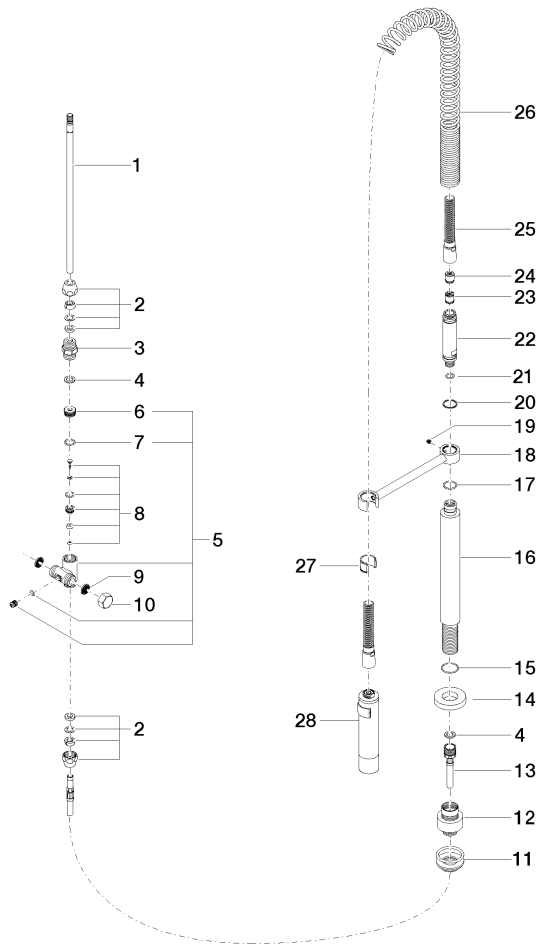

27 789 970

Fits: ELIO, TARA, TARA ULTRA

- spray flow
- automatic diverter for spout/Profi spray set
- height of mixer 665 mm
- individual rosette diameter 55mm
- profi spray hole diameter 30mm
- sprayface with anti-scaling system
- lead-free

Can only be combined with 33826790, 32800790, 33826888, 32815888, 20815892, 33826875.

Intrinsic protection against back flow.

	Brushed Platinum	27 789 970-06
	Chrome	27 789 970-00
	Platinum	27 789 970-08
	Dark Chrome	27 789 970-19
	Brushed Chrome	27 789 970-93
	Brushed Dark Platinum	27 789 970-99

27 789 970

mm [inches]
M 1:10

Flow rate chart

Certificates

LGA_18901.

LGA_28304.

Belgaqua_22_277_2
7_3.

27 789 970

Parts for other finishes can be found here: [Chrome](#)

27 789 970

Spare parts list

No.	Item Number	Name	Quantity used	Delivery time
1	04 24 02 046 01-07	pipe	1	10
2	90 23 30 040 00-06	threaded connector	2	10
3	90 24 03 168 00 90	nipple	1	2
4	90 14 20 002 00 90	seal	2	2
5	90 17 09 046 10 90	diverter	1	2
6	09 24 04 112 10 90	nipple	1	2
7	90 14 10 033 00 90	seal	1	2
8	90 21 10 031 10 90	diverter	1	2
9	09 23 01 039 90	sieve	2	2
10	04 21 02 006 00 92	cap	1	2
11	04 23 10 004 03 90	fixing set	1	2
12	12 780 970 90	Extension set -	1	60
13	09 30 04 067 90	hose	1	2
14	09 28 10 064-06	rosette	1	10
15	09 14 10 120 90	seal	1	2
16	09 11 10 066 10-06	connection	1	10
17	09 14 10 031 90	seal	1	2
18	04 17 20 014 00-06	holder	1	10
19	09 31 11 049 90	pin	1	2
20	09 14 15 012 90	ring	1	2
21	09 14 10 003 90	seal	1	2
22	09 30 01 067 10-06	adaptor	1	10
23	90 23 01 141 00 90	back-flow preventer	1	2
24	09 23 01 046 90	back-flow preventer	1	2
25	90 30 02 065 00-06	hose	1	10
26	09 16 02 034 90	spring	1	2
27	90 18 40 035 00 90	sleeve	1	2
28	04 12 11 094 10-06	shower	1	10