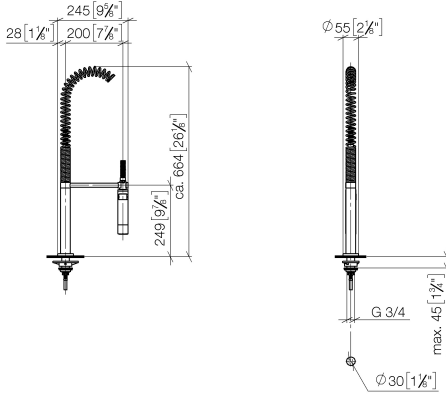

Profi spray set - Dark Chrome

ELIO

27 789 970

Fits: ELIO, TARA, TARA ULTRA

- spray flow
- automatic diverter for spout/Profi spray set
- height of mixer 665 mm
- individual rosette diameter 55mm
- profi spray hole diameter 30mm
- sprayface with anti-scaling system
- lead-free

Can only be combined with 33826790, 32800790, 33826888, 32815888, 20815892, 33826875.

Intrinsic protection against back flow.

	Dark Chrome	27 789 970-19
	Chrome	27 789 970-00
	Brushed Platinum	27 789 970-06
	Platinum	27 789 970-08
	Brushed Chrome	27 789 970-93
	Brushed Dark Platinum	27 789 970-99

27 789 970

mm [inches]
M 1:10

Flow rate chart

Certificates

LGA_18901.

Belgaqua_22_277_2
7_3.

27 789 970

Parts for other finishes can be found here: [Chrome](#)