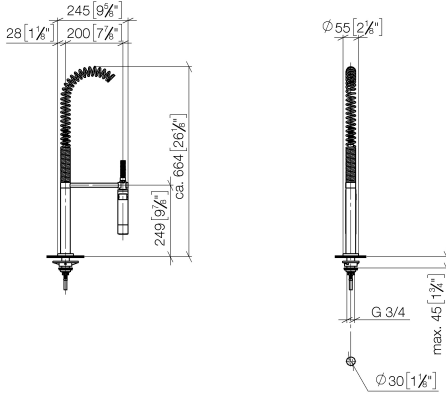

27 789 970

Fits: ELIO, TARA, TARA ULTRA

- spray flow
- automatic diverter for spout/Profi spray set
- height of mixer 665 mm
- individual rosette diameter 55mm
- profi spray hole diameter 30mm
- sprayface with anti-scaling system
- lead-free

Can only be combined with 33826790, 32800790, 33826888, 32815888, 20815892, 33826875.

Intrinsic protection against back flow.

	Brushed Dark Platinum	27 789 970-99
	Chrome	27 789 970-00
	Brushed Platinum	27 789 970-06
	Platinum	27 789 970-08
	Dark Chrome	27 789 970-19
	Brushed Chrome	27 789 970-93

27 789 970

mm [inches]  
M 1:10

Flow rate chart

Certificates

LGA\_18901.

Belgaqua\_22\_277\_2  
7\_3.

27 789 970

Parts for other finishes can be found here: [Chrome](#)