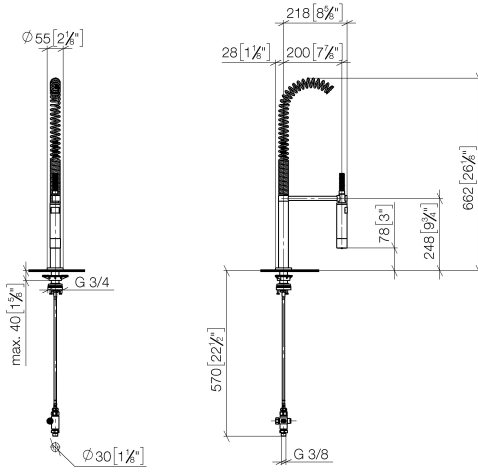

Profi spray set - Brushed Platinum

27 799 970

- spray flow
- automatic diverter for spout/Profi spray set
- height of mixer 665 mm
- individual rosette diameter 55mm
- profi spray hole diameter 30mm
- sprayface with anti-scaling system
- lead-free

Can only be combined with 32815682, 33826861, 32815861, 33836888, 32816888, 20816892, 33836875, 32815875.

Intrinsic protection against back flow.

Operating unit can be positioned freely.

	Brushed Platinum	27 799 970-06
	Chrome	27 799 970-00
	Platinum	27 799 970-08
	Dark Chrome	27 799 970-19
	Brushed Chrome	27 799 970-93
	Brushed Dark Platinum	27 799 970-99

Profi spray set - Brushed Platinum

27 799 970

mm [inches]
1:10

Flow rate chart

Certificates

LGA_38647.

Belgaqua_24-005-
27_3.

Profi spray set - Brushed Platinum

27 799 970

Parts for other finishes can be found here: [Chrome](#)

Spare parts list

No.	Item Number	Name	Quantity used	Delivery time
1	90 17 09 046 12 90	diverter	1	2
2	90 24 03 250 00 90	nipple	1	2
3	04 23 10 004 03 90	fixing set	1	2
4	09 18 40 090 90	sleeve	1	2
5	04 30 04 104 00 90	hose	1	2
6	90 27 86 000 00-06	rosette	1	-
Spare part can no longer be ordered, please order the replacement item				
7	09 14 10 120 90	seal	1	2
8	09 14 10 031 90	seal	1	2
9	04 17 20 014 00-06	holder	1	10
10	09 31 11 049 90	pin	1	2
11	09 14 15 012 90	ring	1	2
12	09 14 10 003 90	seal	1	2
13	09 30 01 067 10-06	adaptor	1	10
14	90 23 01 141 00 90	back-flow preventer	1	2
15	09 23 01 046 90	back-flow preventer	1	2
16	90 30 02 065 00-06	hose	1	10
17	09 16 02 034 90	spring	1	2
18	90 18 40 035 00 90	sleeve	1	2
19	04 12 11 094 10-06	shower	1	10