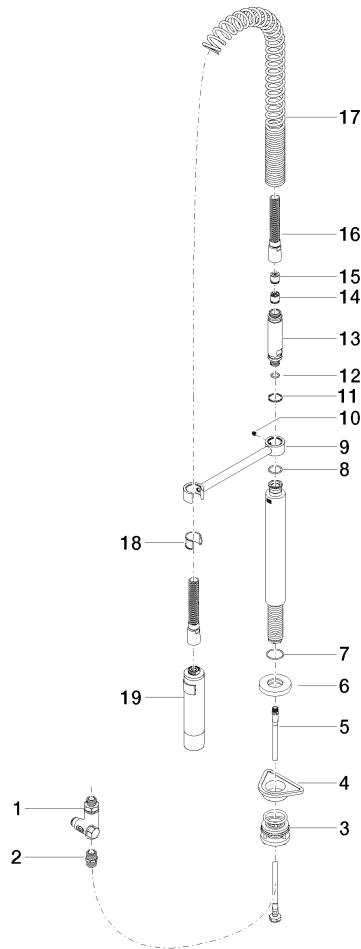

Profi spray set - Brushed Platinum

27 799 970

- spray flow
- automatic diverter for spout/Profi spray set
- height of mixer 665 mm
- individual rosette diameter 55mm
- profi spray hole diameter 30mm
- sprayface with anti-scaling system
- lead-free

Can only be combined with 32815682, 33826861, 32815861, 33836888, 32816888, 20816892, 33836875, 32815875.

Intrinsic protection against back flow.

Operating unit can be positioned freely.

	Brushed Platinum	27 799 970-06
	Chrome	27 799 970-00
	Platinum	27 799 970-08
	Dark Chrome	27 799 970-19
	Brushed Chrome	27 799 970-93
	Brushed Dark Platinum	27 799 970-99

Profi spray set - Brushed Platinum

27 799 970

mm [inches]
1:10

Flow rate chart

Certificates

LGA_38647.

Belgaqua_24-005-
27_3.

Profi spray set - Brushed Platinum

27 799 970

Parts for other finishes can be found here: [Chrome](#)

Spare parts list

No.	Item Number	Name	Quantity used	Delivery time
1	90 17 09 046 12 90	diverter	1	2
2	90 24 03 250 00 90	nipple	1	2
3	04 23 10 004 03 90	fixing set	1	2
4	09 18 40 090 90	sleeve	1	2
5	04 30 04 104 00 90	hose	1	2
6	90 27 86 000 00-06	rosette	1	-
Spare part can no longer be ordered, please order the replacement item				
7	09 14 10 120 90	seal	1	2
8	09 14 10 031 90	seal	1	2
9	04 17 20 014 00-06	holder	1	10
10	09 31 11 049 90	pin	1	2
11	09 14 15 012 90	ring	1	2
12	09 14 10 003 90	seal	1	2
13	09 30 01 067 10-06	adaptor	1	10
14	90 23 01 141 00 90	back-flow preventer	1	2
15	09 23 01 046 90	back-flow preventer	1	2
16	90 30 02 065 00-06	hose	1	10
17	09 16 02 034 90	spring	1	2
18	90 18 40 035 00 90	sleeve	1	2
19	04 12 11 094 10-06	shower	1	10