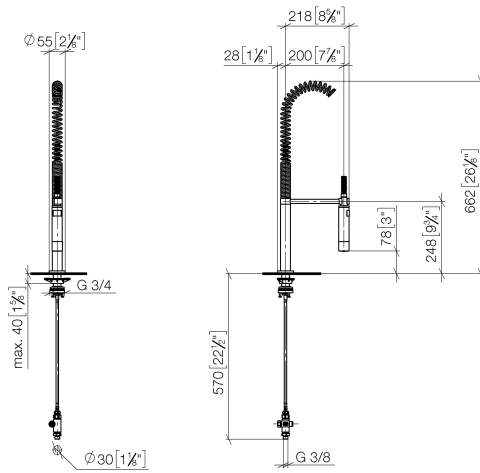

## Profi spray set - Platinum

27 799 970

- spray flow
- automatic diverter for spout/Profi spray set
- height of mixer 665 mm
- individual rosette diameter 55mm
- profi spray hole diameter 30mm
- sprayface with anti-scaling system
- lead-free

Can only be combined with 32815682, 33826861, 32815861, 33836888, 32816888, 20816892, 33836875, 32815875.

Intrinsic protection against back flow.

Operating unit can be positioned freely.

	Platinum	27 799 970-08
	Chrome	27 799 970-00
	Brushed Platinum	27 799 970-06
	Dark Chrome	27 799 970-19
	Brushed Chrome	27 799 970-93
	Brushed Dark Platinum	27 799 970-99

## Profi spray set - Platinum

27 799 970

mm [inches]  
1:10

### Flow rate chart