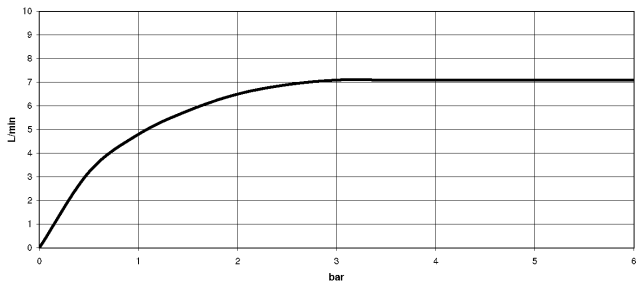

Can only be combined with 32815682, 33826861, 32815861, 33836888, 32816888, 20816892, 33836875, 32815875.

Intrinsic protection against back flow.

Operating unit can be positioned freely.

	Dark Chrome	27 799 970-19
	Chrome	27 799 970-00
	Brushed Platinum	27 799 970-06
	Platinum	27 799 970-08
	Brushed Chrome	27 799 970-93
	Brushed Dark Platinum	27 799 970-99

**Profi spray set - Dark Chrome**

27 799 970

mm [inches]  
1:10

**Flow rate chart**

**Certificates**

LGA\_38647.

Belgaqua\_24-005-  
27\_3.