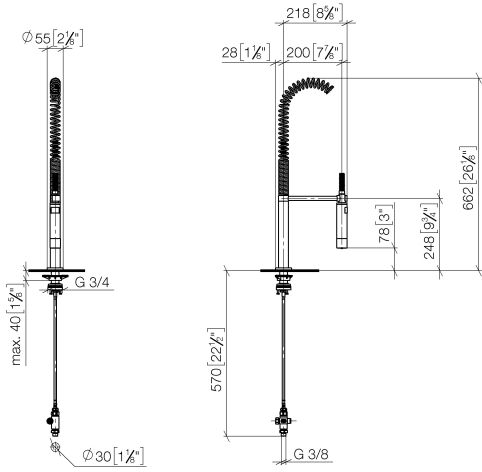

## Profi spray set - Dark Chrome

27 799 970

- spray flow
- automatic diverter for spout/Profi spray set
- height of mixer 665 mm
- individual rosette diameter 55mm
- profi spray hole diameter 30mm
- sprayface with anti-scaling system
- lead-free

Can only be combined with 32815682, 33826861, 32815861, 33836888, 32816888, 20816892, 33836875, 32815875.

Intrinsic protection against back flow.

Operating unit can be positioned freely.

	Dark Chrome	27 799 970-19
	Chrome	27 799 970-00
	Brushed Platinum	27 799 970-06
	Platinum	27 799 970-08
	Brushed Chrome	27 799 970-93
	Brushed Dark Platinum	27 799 970-99

**Profi spray set - Dark Chrome**

27 799 970

mm [inches]  
1:10

**Flow rate chart**

**Certificates**

LGA\_38647.

Belgaqua\_24-005-  
27\_3.