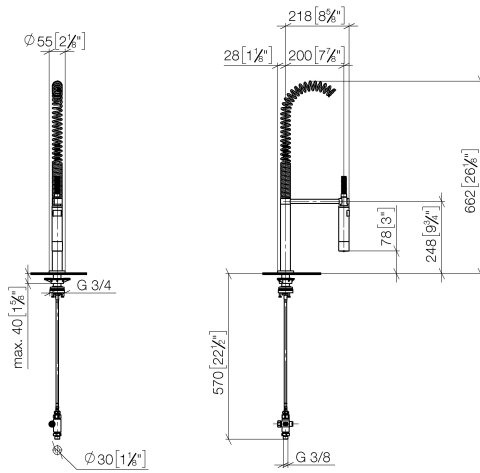

## Profi spray set - Brushed Chrome

27 799 970

- spray flow
- automatic diverter for spout/Profi spray set
- height of mixer 665 mm
- individual rosette diameter 55mm
- profi spray hole diameter 30mm
- sprayface with anti-scaling system
- lead-free

Can only be combined with 32815682, 33826861, 32815861, 33836888, 32816888, 20816892, 33836875, 32815875.

Intrinsic protection against back flow.

Operating unit can be positioned freely.

	Brushed Chrome	27 799 970-93
	Chrome	27 799 970-00
	Brushed Platinum	27 799 970-06
	Platinum	27 799 970-08
	Dark Chrome	27 799 970-19
	Brushed Dark Platinum	27 799 970-99

## Profi spray set - Brushed Chrome

27 799 970

mm [inches]  
1:10

### Flow rate chart