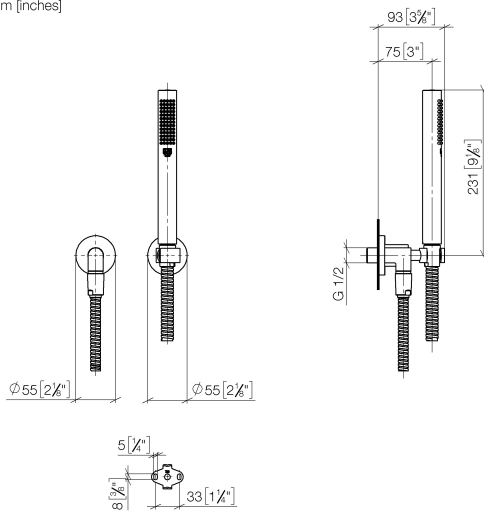

27 802 892

- COMPACT RAIN, max. flow rate 6.8 l/min (at 3 bar)
- with anti-scale system
- 1/2" shower outlet
- rosette for wall elbow Ø 55mm
- rosette for shower holder Ø 55mm
- metal shower hose 1250mm with integrated anti-twist protection
- 1/2" wall elbow
- This product can help a building meet the requirements of Green Building Rating Systems, e.g. LEED®, BREEAM®, DGNB

Intrinsic protection against back flow.

	Chrome	27 802 892-00 0050
	Brushed Platinum	27 802 892-06 0050
	Platinum	27 802 892-08 0050
	Dark Chrome	27 802 892-19 0050
	Brushed Durabronze (23kt Gold)	27 802 892-28 0050
	Matte Black	27 802 892-33 0050
	Brushed Champagne (22kt Gold)	27 802 892-46 0050
	Champagne (22kt Gold)	27 802 892-47 0050
	Brushed Chrome	27 802 892-93 0050
	Brushed Dark Platinum	27 802 892-99 0050

Recommended miscellaneous

- Concealed wall elbow -** 35 085 970 90
- max. recess depth 163 mm
 - min. recess depth 90 mm

27 802 892

mm [inches]

Flow rate chart

27 802 892

Spare parts list

No.	Item Number	Name	Quantity used	Delivery time
1	28 450 892-00	connection	1	60
2	28 104 970-00	Metal shower hose 1/2" x 1/2" x 1250 mm - Chrome	1	2
3	28 050 892-00	TARA Wall bracket - Chrome	1	10
4	90 12 11 140 30-00	shower	1	10