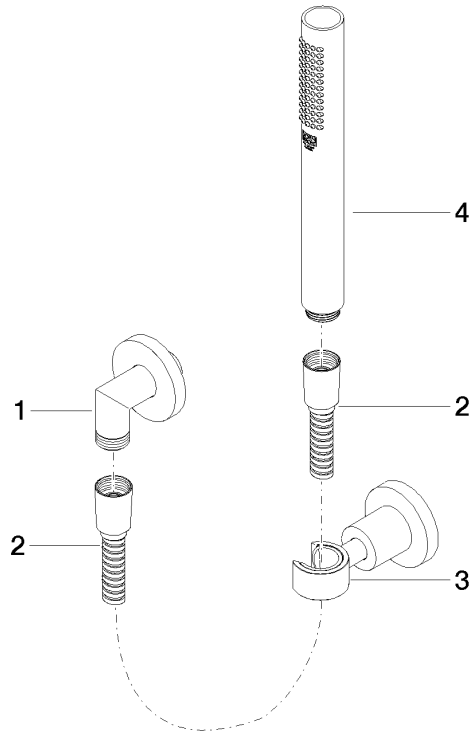

27 802 892

- COMPACT RAIN, max. flow rate 6.8 l/min (at 3 bar)
- with anti-scale system
- 1/2" shower outlet
- rosette for wall elbow Ø 55mm
- rosette for shower holder Ø 55mm
- metal shower hose 1250mm with integrated anti-twist protection
- 1/2" wall elbow
- This product can help a building meet the requirements of Green Building Rating Systems, e.g. LEED®, BREEAM®, DGNB

Intrinsic protection against back flow.

	Chrome	27 802 892-00 0050
	Brushed Platinum	27 802 892-06 0050
	Platinum	27 802 892-08 0050
	Dark Chrome	27 802 892-19 0050
	Brushed Durabronze (23kt Gold)	27 802 892-28 0050
	Matte Black	27 802 892-33 0050
	Brushed Champagne (22kt Gold)	27 802 892-46 0050
	Champagne (22kt Gold)	27 802 892-47 0050
	Brushed Chrome	27 802 892-93 0050
	Brushed Dark Platinum	27 802 892-99 0050

Recommended miscellaneous

- Concealed wall elbow -** 35 085 970 90
- max. recess depth 163 mm
 - min. recess depth 90 mm

27 802 892

mm [inches]

Flow rate chart

27 802 892

Spare parts list

No.	Item Number	Name	Quantity used	Delivery time
1	28 450 892-00	connection	1	60
2	28 104 970-00	Metal shower hose 1/2" x 1/2" x 1250 mm - Chrome	1	2
3	28 050 892-00	TARA Wall bracket - Chrome	1	10
4	90 12 11 140 30-00	shower	1	10