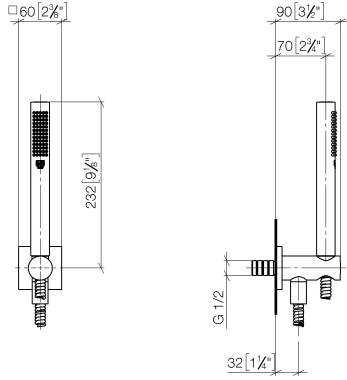

## Hand shower set with integrated shower holder - Brushed Light Gold

27 802 970 Product version from 7/1/2022

- COMPACT RAIN, max. flow rate 8 l/min (at 3 bar)
- with anti-scale system
- 3/8" shower outlet
- metal shower hose 1250mm with integrated anti-twist protection
- rosette 60 x 60 mm
- 1/2" connection
- This product can help a building meet the requirements of Green Building Rating Systems, e.g. LEED®, BREEAM®, DGNB

### Recommended miscellaneous

**Concealed wall elbow -**

35 085 970 90

- min. recess depth mm
- max. recess depth mm

## Hand shower set with integrated shower holder - Brushed Light Gold

27 802 970 Product version from 7/1/2022

mm [inches]

### Flow rate chart

**Hand shower set with integrated shower holder - Brushed Light Gold**

27 802 970 Product version from 7/1/2022

**Spare parts list**

No.	Item Number	Name	Quantity used	Delivery time
1	90 12 11 140 41-27	shower	1	30
2	28 490 970-27	Wall elbow with integrated shower holder - Brushed Light Gold	1	30
3	90 30 02 072 00-27	Metal shower hose 1/2" x 3/8" x 1250 mm - Brushed Light Gold	1	30
4	90 14 20 026 00 90	seal	1	2