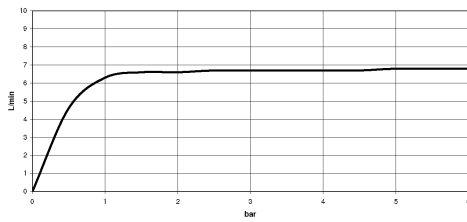

Flow rate chart