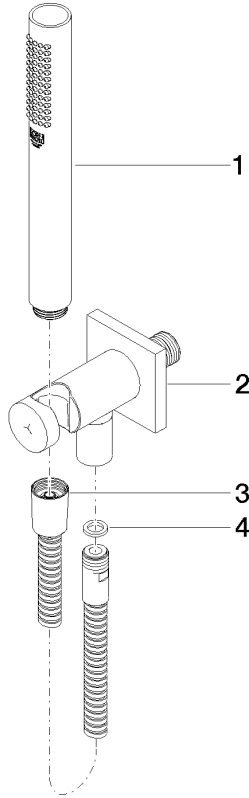

## Hand shower set with integrated shower holder - Brushed Light Gold

27 802 970 Product version from 7/1/2022

- COMPACT RAIN, max. flow rate 8 l/min (at 3 bar)
- with anti-scale system
- 3/8" shower outlet
- metal shower hose 1250mm with integrated anti-twist protection
- rosette 60 x 60 mm
- 1/2" connection
- This product can help a building meet the requirements of Green Building Rating Systems, e.g. LEED®, BREEAM®, DGNB

### Recommended miscellaneous

**Concealed wall elbow -**

35 085 970 90

- min. recess depth mm
- max. recess depth mm

## Hand shower set with integrated shower holder - Brushed Light Gold

27 802 970 Product version from 7/1/2022

mm [inches]

### Flow rate chart

**Hand shower set with integrated shower holder - Brushed Light Gold**

27 802 970 Product version from 7/1/2022

**Spare parts list**

No.	Item Number	Name	Quantity used	Delivery time
1	90 12 11 140 41-27	shower	1	30
2	28 490 970-27	Wall elbow with integrated shower holder - Brushed Light Gold	1	30
3	90 30 02 072 00-27	Metal shower hose 1/2" x 3/8" x 1250 mm - Brushed Light Gold	1	30
4	90 14 20 026 00 90	seal	1	2