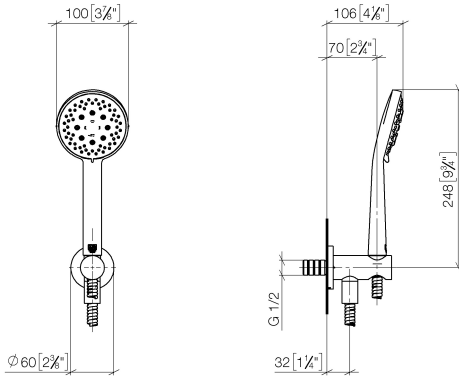

## Hand shower set with integrated shower holder - Light Gold

27 803 660 Product version from 7/1/2022

- COMPACT RAIN, max. flow rate 6.8 l/min (at 3 bar)
- three settings: normal flow, soft flow, massage flow
- with anti-scale system
- 3/8" shower outlet
- metal shower hose 1250mm with integrated anti-twist protection
- rosette Ø 60 mm
- 1/2" connection
- This product can help a building meet the requirements of Green Building Rating Systems, e.g. LEED®, BREEAM®, DGNB

Intrinsic protection against back flow.

	Light Gold	27 803 660-26 0050
	Chrome	27 803 660-00 0050
	Brushed Platinum	27 803 660-06 0050
	Platinum	27 803 660-08 0050
	Dark Chrome	27 803 660-19 0050
	Brushed Light Gold	27 803 660-27 0050
	Brushed Durabrass (23kt Gold)	27 803 660-28 0050
	Matte Black	27 803 660-33 0050
	Brushed Bronze	27 803 660-42 0050
	Brushed Champagne (22kt Gold)	27 803 660-46 0050
	Champagne (22kt Gold)	27 803 660-47 0050
	Brushed Chrome	27 803 660-93 0050
	Brushed Dark Platinum	27 803 660-99 0050

## Hand shower set with integrated shower holder - Light Gold

27 803 660 Product version from 7/1/2022

mm [inches]

### Spare parts list

No.	Item Number	Name	Quantity used	Delivery time
1	28 018 979-26 0050	Hand shower - Light Gold	1	30
2	28 490 660-26	Wall elbow with integrated shower holder - Light Gold	1	30
3	90 30 02 072 00-26	Metal shower hose 1/2" x 3/8" x 1250 mm - Light Gold	1	30
4	90 14 20 026 00 90	seal	1	2