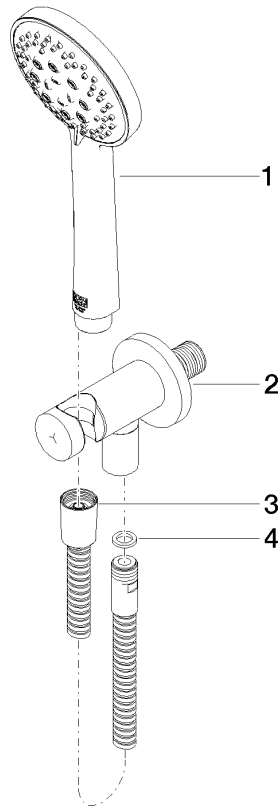

## Hand shower set with integrated shower holder - Light Gold

27 803 660 Product version from 7/1/2022

- COMPACT RAIN, max. flow rate 6.8 l/min (at 3 bar)
- three settings: normal flow, soft flow, massage flow
- with anti-scale system
- 3/8" shower outlet
- metal shower hose 1250mm with integrated anti-twist protection
- rosette Ø 60 mm
- 1/2" connection
- This product can help a building meet the requirements of Green Building Rating Systems, e.g. LEED®, BREEAM®, DGNB

## Hand shower set with integrated shower holder - Light Gold

27 803 660 Product version from 7/1/2022

mm [inches]

### Flow rate chart

### Spare parts list

No.	Item Number	Name	Quantity used	Delivery time
1	28 018 979-26 0050	Hand shower - Light Gold	1	30
2	28 490 660-26	Wall elbow with integrated shower holder - Light Gold	1	30
3	90 30 02 072 00-26	Metal shower hose 1/2" x 3/8" x 1250 mm - Light Gold	1	30
4	90 14 20 026 00 90	seal	1	2