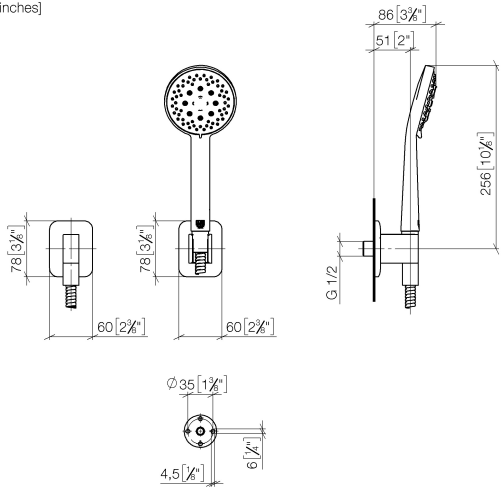

27 803 845

- COMPACT RAIN, max. flow rate 6.8 l/min (at 3 bar)
- three settings: normal flow, soft flow, massage flow
- with anti-scale system
- 3/8" shower outlet
- rosette for wall elbow 60 x 78mm
- rosette for shower holder 60 x 78mm
- metal shower hose 1250mm with integrated anti-twist protection
- 1/2" wall elbow
- This product can help a building meet the requirements of Green Building Rating Systems, e.g. LEED®, BREEAM®, DGNB

Intrinsic protection against back flow.

	Chrome	27 803 845-00 0050
	Brushed Platinum	27 803 845-06 0050
	Dark Chrome	27 803 845-19 0050
	Matte Black	27 803 845-33 0050
	Brushed Chrome	27 803 845-93 0050
	Brushed Dark Platinum	27 803 845-99 0050

**Recommended miscellaneous**

- Concealed wall elbow -** 35 085 970 90
- max. recess depth 163 mm
  - min. recess depth 90 mm

27 803 845

mm [inches]

**Flow rate chart**

27 803 845

27 803 845-FF 00 10

**Spare parts list**

No.	Item Number	Name	Quantity used	Delivery time
1	28 450 845-00	LISSÉ Wall elbow - Chrome	1	10
2	90 14 20 026 00 90	seal	1	2
3	28 050 845-00	LISSÉ Wall bracket - Chrome	1	10
4	90 30 02 072 00-00	Metal shower hose 1/2" x 3/8" x 1250 mm - Chrome	1	10
5	28 014 979-00 0050	Hand shower 6.8 l/min - Chrome	1	-
	Spare part can no longer be ordered, please order the replacement item			
	28018979-000050	Hand shower - Chrome		