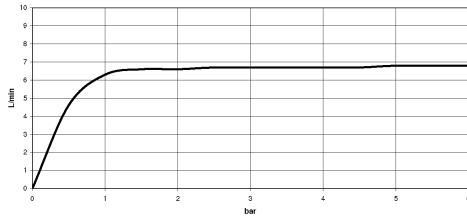

27 803 845

- COMPACT RAIN, max. flow rate 6.8 l/min (at 3 bar)
- three settings: normal flow, soft flow, massage flow
- with anti-scale system
- 3/8" shower outlet
- rosette for wall elbow 60 x 78mm
- rosette for shower holder 60 x 78mm
- metal shower hose 1250mm with integrated anti-twist protection
- 1/2" wall elbow
- This product can help a building meet the requirements of Green Building Rating Systems, e.g. LEED®, BREEAM®, DGNB

**Recommended miscellaneous**

- Concealed wall elbow -** 35 085 970 90
- max. recess depth 163 mm
  - min. recess depth 90 mm

27 803 845

mm [inches]

**Flow rate chart**

27 803 845

27 803 845-FF 00 10

**Spare parts list**