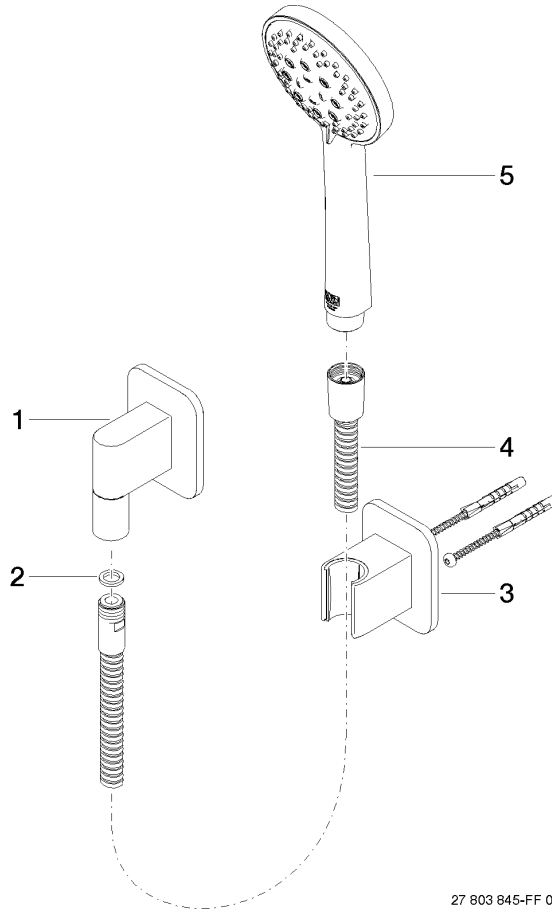

27 803 845

- COMPACT RAIN, max. flow rate 6.8 l/min (at 3 bar)
- three settings: normal flow, soft flow, massage flow
- with anti-scale system
- 3/8" shower outlet
- rosette for wall elbow 60 x 78mm
- rosette for shower holder 60 x 78mm
- metal shower hose 1250mm with integrated anti-twist protection
- 1/2" wall elbow
- This product can help a building meet the requirements of Green Building Rating Systems, e.g. LEED®, BREEAM®, DGNB

**Recommended miscellaneous**

- Concealed wall elbow -** 35 085 970 90
- max. recess depth 163 mm
  - min. recess depth 90 mm

27 803 845

mm [inches]

**Flow rate chart**

27 803 845

27 803 845-FF 00 10

**Spare parts list**

No.	Item Number	Name	Quantity used	Delivery time
1	28 450 845-00	LISSÉ Wall elbow - Chrome	1	10
2	90 14 20 026 00 90	seal	1	2
3	28 050 845-00	LISSÉ Wall bracket - Chrome	1	10
4	90 30 02 072 00-00	Metal shower hose 1/2" x 3/8" x 1250 mm - Chrome	1	10
5	28 014 979-00 0050	Hand shower 6.8 l/min - Chrome	1	-
	Spare part can no longer be ordered, please order the replacement item			
	28018979-000050	Hand shower - Chrome		