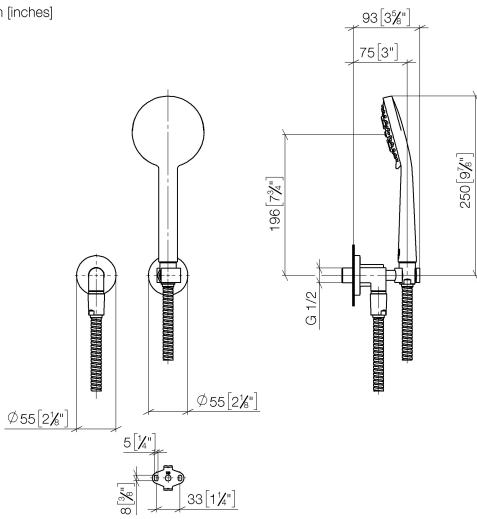

27 803 892

- COMPACT RAIN, max. flow rate 6.8 l/min (at 3 bar)
- three settings: normal flow, soft flow, massage flow
- with anti-scale system
- 1/2" shower outlet
- rosette for wall elbow Ø 55mm
- rosette for shower holder Ø 55mm
- metal shower hose 1250mm with integrated anti-twist protection
- 1/2" wall elbow
- This product can help a building meet the requirements of Green Building Rating Systems, e.g. LEED®, BREEAM®, DGNB

Intrinsic protection against back flow.

	Chrome	27 803 892-00 0050
	Brushed Platinum	27 803 892-06 0050
	Platinum	27 803 892-08 0050
	Dark Chrome	27 803 892-19 0050
	Brushed Durabronz (23kt Gold)	27 803 892-28 0050
	Matte Black	27 803 892-33 0050
	Brushed Champagne (22kt Gold)	27 803 892-46 0050
	Champagne (22kt Gold)	27 803 892-47 0050
	Brushed Chrome	27 803 892-93 0050
	Brushed Dark Platinum	27 803 892-99 0050

Recommended miscellaneous

- Concealed wall elbow -** 35 085 970 90
- max. recess depth 163 mm
 - min. recess depth 90 mm

27 803 892

mm [inches]

Flow rate chart

27 803 892

Spare parts list

No.	Item Number	Name	Quantity used	Delivery time
1	28 450 892-00	connection	1	60
2	28 050 892-00	TARA Wall bracket - Chrome	1	10
3	28 104 970-00	Metal shower hose 1/2" x 1/2" x 1250 mm - Chrome	1	2
4	28 014 979-00 0050	Hand shower 6.8 l/min - Chrome	1	-
	Spare part can no longer be ordered, please order the replacement item			
	28018979-000050	Hand shower - Chrome		