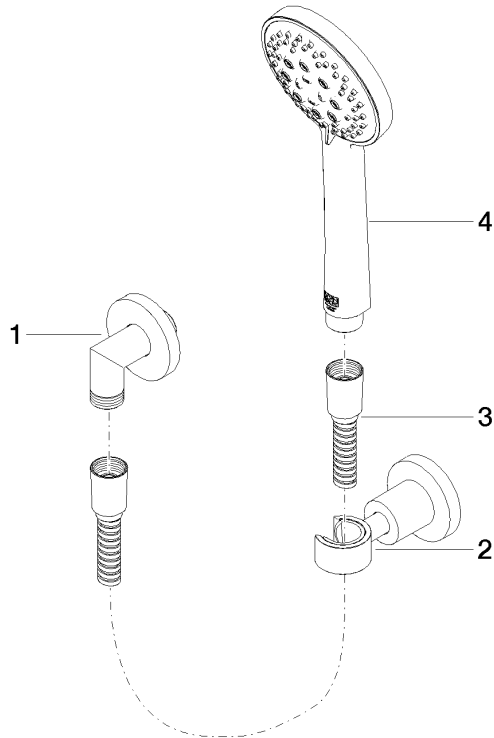

27 803 892

- COMPACT RAIN, max. flow rate 6.8 l/min (at 3 bar)
- three settings: normal flow, soft flow, massage flow
- with anti-scale system
- 1/2" shower outlet
- rosette for wall elbow Ø 55mm
- rosette for shower holder Ø 55mm
- metal shower hose 1250mm with integrated anti-twist protection
- 1/2" wall elbow
- This product can help a building meet the requirements of Green Building Rating Systems, e.g. LEED®, BREEAM®, DGNB

Intrinsic protection against back flow.

	Chrome	27 803 892-00 0050
	Brushed Platinum	27 803 892-06 0050
	Platinum	27 803 892-08 0050
	Dark Chrome	27 803 892-19 0050
	Brushed Durabronz (23kt Gold)	27 803 892-28 0050
	Matte Black	27 803 892-33 0050
	Brushed Champagne (22kt Gold)	27 803 892-46 0050
	Champagne (22kt Gold)	27 803 892-47 0050
	Brushed Chrome	27 803 892-93 0050
	Brushed Dark Platinum	27 803 892-99 0050

Recommended miscellaneous

- Concealed wall elbow -** 35 085 970 90
- max. recess depth 163 mm
 - min. recess depth 90 mm

27 803 892

mm [inches]

Flow rate chart

27 803 892

Spare parts list

No.	Item Number	Name	Quantity used	Delivery time
1	28 450 892-00	connection	1	60
2	28 050 892-00	TARA Wall bracket - Chrome	1	10
3	28 104 970-00	Metal shower hose 1/2" x 1/2" x 1250 mm - Chrome	1	2
4	28 014 979-00 0050	Hand shower 6.8 l/min - Chrome	1	-
	Spare part can no longer be ordered, please order the replacement item			
	28018979-000050	Hand shower - Chrome		