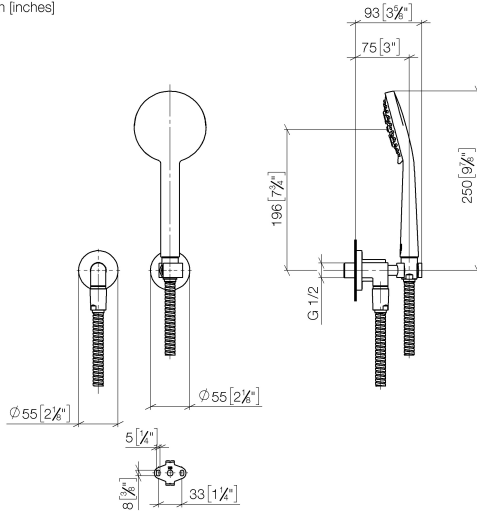

TARA Hand shower set with individual rosettes - Matte Black

27 803 892 Product version from 7/1/2022

- COMPACT RAIN, max. flow rate 6.8 l/min (at 3 bar)
- three settings: normal flow, soft flow, massage flow
- with anti-scale system
- 1/2" shower outlet
- rosette for wall elbow Ø 55mm
- rosette for shower holder Ø 55mm
- metal shower hose 1250mm with integrated anti-twist protection
- 1/2" wall elbow
- This product can help a building meet the requirements of Green Building Rating Systems, e.g. LEED®, BREEAM®, DGNB

Recommended miscellaneous

Concealed wall elbow -

35 085 970 90

- max. recess depth mm
- min. recess depth mm

TARA Hand shower set with individual rosettes - Matte Black

27 803 892 Product version from 7/1/2022

mm [inches]

Flow rate chart

TARA Hand shower set with individual rosettes - Matte Black

27 803 892 Product version from 7/1/2022

Spare parts list

No.	Item Number	Name	Quantity used	Delivery time
1	28 450 892-33	connection	1	60
2	28 050 892-33	TARA Wall bracket - Matte Black	1	10
3	28 104 970-33	Metal shower hose 1/2" x 1/2" x 1250 mm - Matte Black	1	2
4	28 014 979-33 0050	Hand shower 6.8 l/min - Matte Black	1	-
	Spare part can no longer be ordered, please order the replacement item			
	28018979-330050	Hand shower - Matte Black		