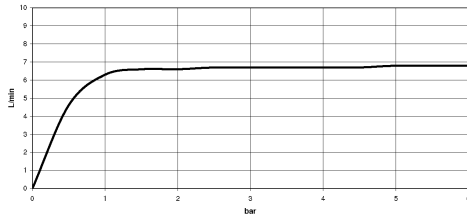

TARA Hand shower set with individual rosettes - Matte Black

27 803 892 Product version from 7/1/2022

mm [inches]

Flow rate chart