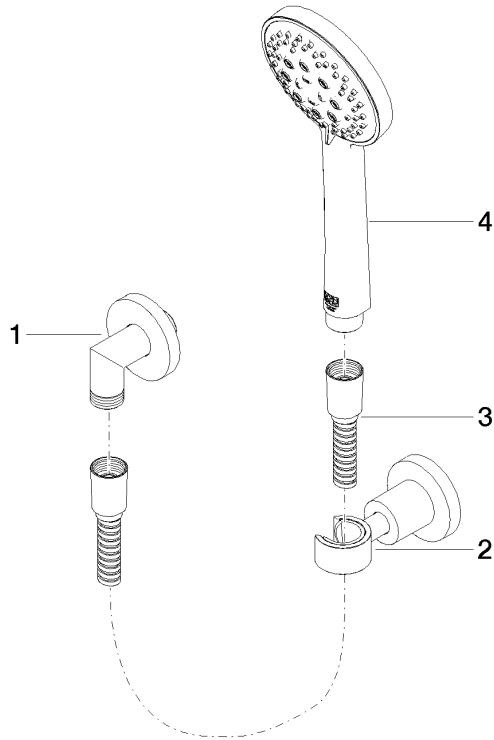

TARA Hand shower set with individual rosettes - Matte Black

27 803 892 Product version from 7/1/2022

- COMPACT RAIN, max. flow rate 6.8 l/min (at 3 bar)
- three settings: normal flow, soft flow, massage flow
- with anti-scale system
- 1/2" shower outlet
- rosette for wall elbow Ø 55mm
- rosette for shower holder Ø 55mm
- metal shower hose 1250mm with integrated anti-twist protection
- 1/2" wall elbow
- This product can help a building meet the requirements of Green Building Rating Systems, e.g. LEED®, BREEAM®, DGNB

Recommended miscellaneous

Concealed wall elbow -

35 085 970 90

- max. recess depth mm
- min. recess depth mm

TARA Hand shower set with individual rosettes - Matte Black

27 803 892 Product version from 7/1/2022

mm [inches]

Flow rate chart

TARA Hand shower set with individual rosettes - Matte Black

27 803 892 Product version from 7/1/2022

Spare parts list

No.	Item Number	Name	Quantity used	Delivery time
1	28 450 892-33	connection	1	60
2	28 050 892-33	TARA Wall bracket - Matte Black	1	10
3	28 104 970-33	Metal shower hose 1/2" x 1/2" x 1250 mm - Matte Black	1	2
4	28 014 979-33 0050	Hand shower 6.8 l/min - Matte Black	1	-
	Spare part can no longer be ordered, please order the replacement item			
	28018979-330050	Hand shower - Matte Black		