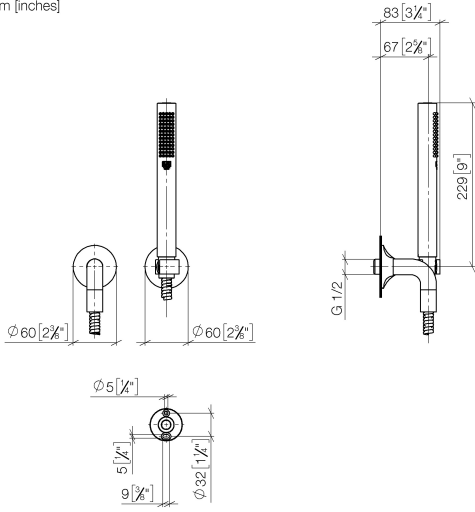

27 808 809

- COMPACT RAIN, max. flow rate 6.8 l/min (at 3 bar)
- with anti-scale system
- 3/8" shower outlet
- rosette for wall elbow Ø 60mm
- rosette for shower holder Ø 60mm
- metal shower hose 1250mm with integrated anti-twist protection
- 1/2" wall elbow
- This product can help a building meet the requirements of Green Building Rating Systems, e.g. LEED®, BREEAM®, DGNB

Recommended miscellaneous

Concealed wall elbow -

35 085 970 90

- max. recess depth 163 mm
- min. recess depth 90 mm

27 808 809

mm [inches]

Flow rate chart

Product version from 7/1/2022

VAIA Hand shower set with individual rosettes - Chrome

VAIA

27 808 809

Spare parts list

Product version from 7/1/2022

No.	Item Number	Name	Quantity used	Delivery time
	90 12 11 140 30-00	shower	5	10