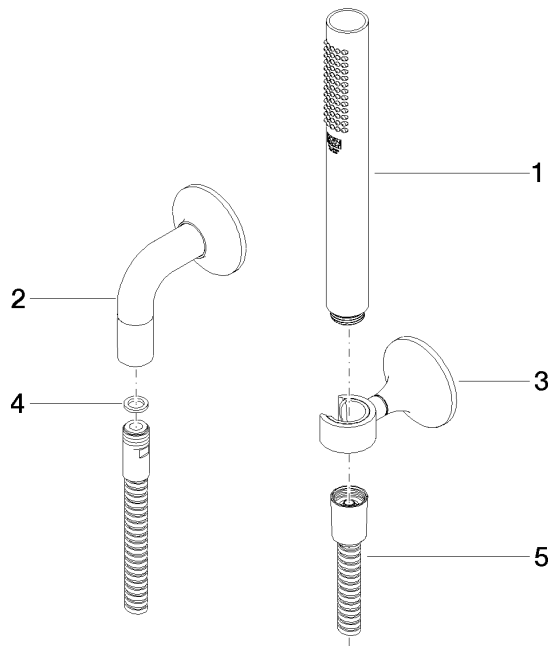

27 808 809

- COMPACT RAIN, max. flow rate 6.8 l/min (at 3 bar)
- with anti-scale system
- 3/8" shower outlet
- rosette for wall elbow Ø 60mm
- rosette for shower holder Ø 60mm
- metal shower hose 1250mm with integrated anti-twist protection
- 1/2" wall elbow
- This product can help a building meet the requirements of Green Building Rating Systems, e.g. LEED®, BREEAM®, DGNB

Recommended miscellaneous

Concealed wall elbow -

35 085 970 90

- max. recess depth 163 mm
- min. recess depth 90 mm

27 808 809

mm [inches]

Flow rate chart

Product version from 7/1/2022

VAIA Hand shower set with individual rosettes - Chrome

VAIA

27 808 809

Spare parts list

Product version from 7/1/2022

No.	Item Number	Name	Quantity used	Delivery time
	90 12 11 140 30-00	shower	5	10