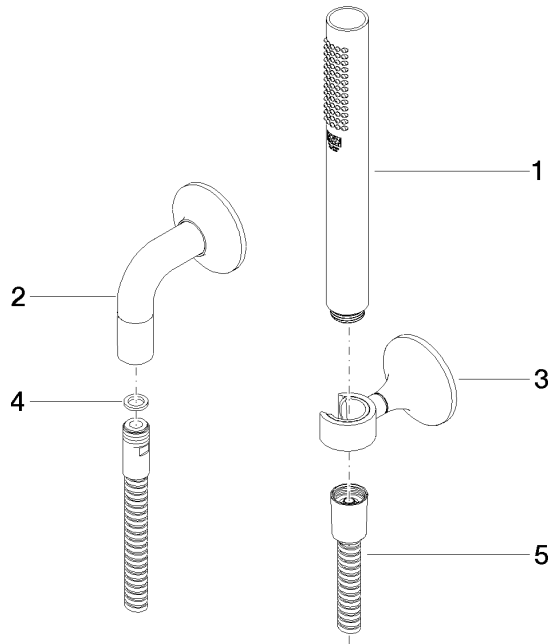

27 808 809

- COMPACT RAIN, max. flow rate 6.8 l/min (at 3 bar)
- with anti-scale system
- 3/8" shower outlet
- rosette for wall elbow Ø 60mm
- rosette for shower holder Ø 60mm
- metal shower hose 1250mm with integrated anti-twist protection
- 1/2" wall elbow
- This product can help a building meet the requirements of Green Building Rating Systems, e.g. LEED®, BREEAM®, DGNB

Recommended miscellaneous

Concealed wall elbow -

35 085 970 90

- max. recess depth 163 mm
- min. recess depth 90 mm

27 808 809

mm [inches]

Flow rate chart

Product version from 7/1/2022

VAIA Hand shower set with individual rosettes - Platinum

VAIA

27 808 809

Spare parts list

Product version from 7/1/2022

No.	Item Number	Name	Quantity used	Delivery time
	90 12 11 140 30-08	shower	5	40