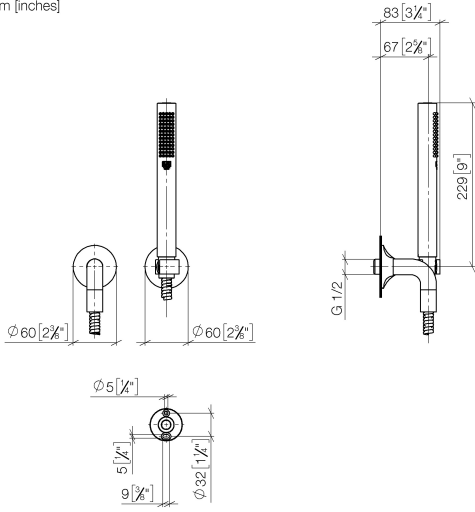

27 808 809

- COMPACT RAIN, max. flow rate 6.8 l/min (at 3 bar)
- with anti-scale system
- 3/8" shower outlet
- rosette for wall elbow Ø 60mm
- rosette for shower holder Ø 60mm
- metal shower hose 1250mm with integrated anti-twist protection
- 1/2" wall elbow
- This product can help a building meet the requirements of Green Building Rating Systems, e.g. LEED®, BREEAM®, DGNB

Recommended miscellaneous

Concealed wall elbow -

35 085 970 90

- max. recess depth 163 mm
- min. recess depth 90 mm

27 808 809

mm [inches]

Flow rate chart

Product version from 7/1/2022

VAIA Hand shower set with individual rosettes - Platinum

VAIA

27 808 809

Spare parts list

Product version from 7/1/2022

No.	Item Number	Name	Quantity used	Delivery time
	90 12 11 140 30-08	shower	5	40