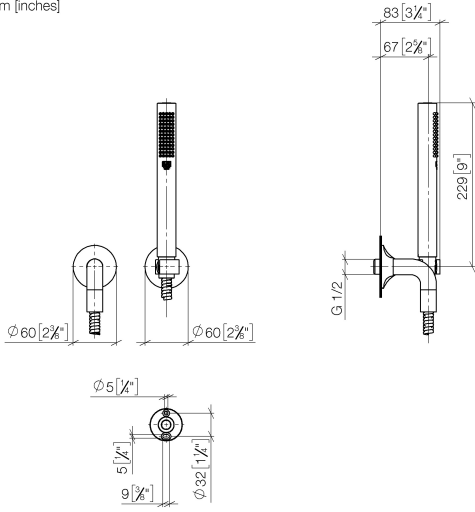

27 808 809

- COMPACT RAIN, max. flow rate 6.8 l/min (at 3 bar)
- with anti-scale system
- 3/8" shower outlet
- rosette for wall elbow Ø 60mm
- rosette for shower holder Ø 60mm
- metal shower hose 1250mm with integrated anti-twist protection
- 1/2" wall elbow
- This product can help a building meet the requirements of Green Building Rating Systems, e.g. LEED®, BREEAM®, DGNB

Recommended miscellaneous

Concealed wall elbow -

35 085 970 90

- max. recess depth 163 mm
- min. recess depth 90 mm

27 808 809

mm [inches]

Flow rate chart

Product version from 7/1/2022

VAIA Hand shower set with individual rosettes - Dark Chrome

VAIA

27 808 809

Spare parts list

Product version from 7/1/2022

No.	Item Number	Name	Quantity used	Delivery time
	90 12 11 140 30-19	shower	5	20