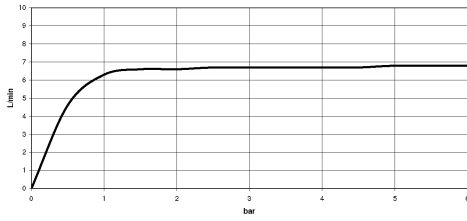

27 808 809

- COMPACT RAIN, max. flow rate 6.8 l/min (at 3 bar)
- with anti-scale system
- 3/8" shower outlet
- rosette for wall elbow Ø 60mm
- rosette for shower holder Ø 60mm
- metal shower hose 1250mm with integrated anti-twist protection
- 1/2" wall elbow
- This product can help a building meet the requirements of Green Building Rating Systems, e.g. LEED®, BREEAM®, DGNB

Recommended miscellaneous

Concealed wall elbow -

35 085 970 90

- max. recess depth 163 mm
- min. recess depth 90 mm

27 808 809

mm [inches]

Flow rate chart

Product version from 7/1/2022