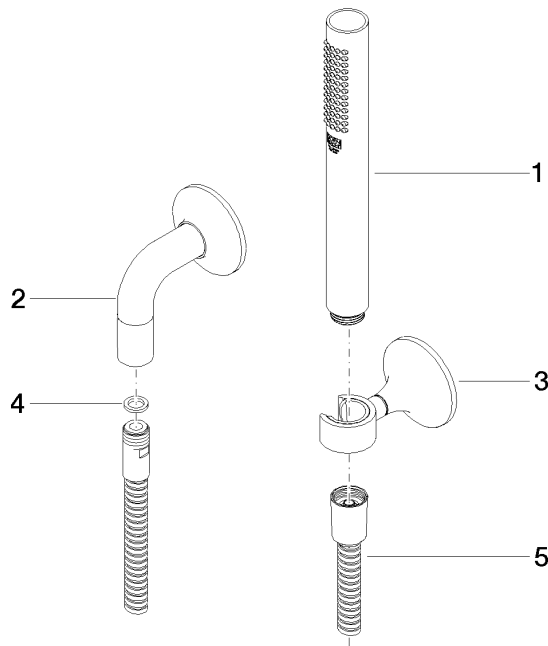

27 808 809

- COMPACT RAIN, max. flow rate 6.8 l/min (at 3 bar)
- with anti-scale system
- 3/8" shower outlet
- rosette for wall elbow Ø 60mm
- rosette for shower holder Ø 60mm
- metal shower hose 1250mm with integrated anti-twist protection
- 1/2" wall elbow
- This product can help a building meet the requirements of Green Building Rating Systems, e.g. LEED®, BREEAM®, DGNB

Recommended miscellaneous

Concealed wall elbow -

35 085 970 90

- max. recess depth 163 mm
- min. recess depth 90 mm

27 808 809

mm [inches]

Flow rate chart

Product version from 7/1/2022

VAIA Hand shower set with individual rosettes - Dark Chrome

VAIA

27 808 809

Spare parts list

Product version from 7/1/2022

No.	Item Number	Name	Quantity used	Delivery time
	90 12 11 140 30-19	shower	5	20