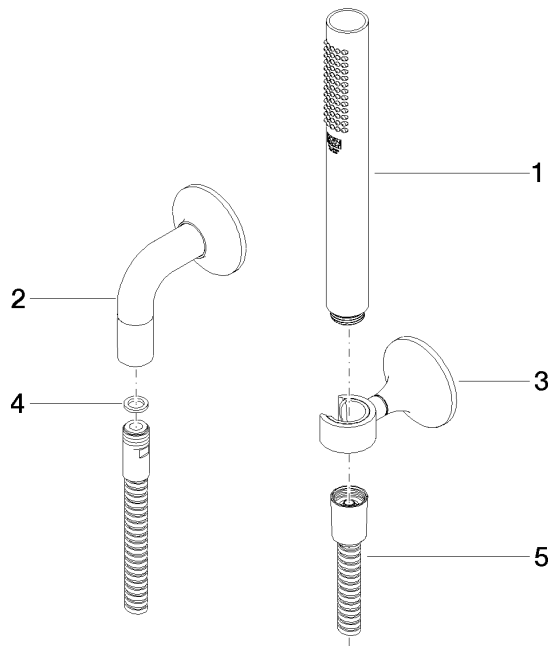

27 808 809

- COMPACT RAIN, max. flow rate 6.8 l/min (at 3 bar)
- with anti-scale system
- 3/8" shower outlet
- rosette for wall elbow Ø 60mm
- rosette for shower holder Ø 60mm
- metal shower hose 1250mm with integrated anti-twist protection
- 1/2" wall elbow
- This product can help a building meet the requirements of Green Building Rating Systems, e.g. LEED®, BREEAM®, DGNB

**Recommended miscellaneous**

**Concealed wall elbow -**

35 085 970 90

- max. recess depth 163 mm
- min. recess depth 90 mm

27 808 809

mm [inches]

**Flow rate chart**

Product version from 7/1/2022

VAIA Hand shower set with individual rosettes - Brushed Durabronz (23kt Gold)

VAIA

27 808 809

**Spare parts list**

**Product version from 7/1/2022**

No.	Item Number	Name	Quantity used	Delivery time
	90 12 11 140 30-28	shower	5	20