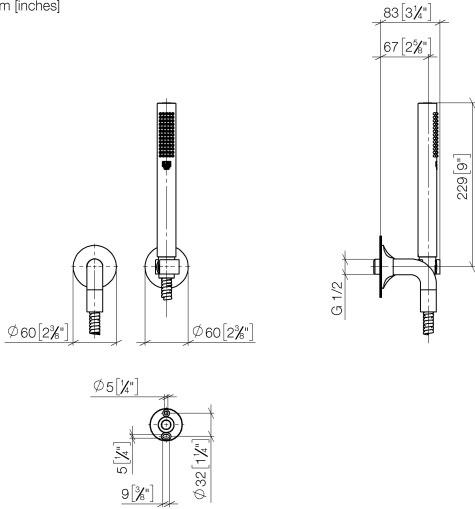

27 808 809

- COMPACT RAIN, max. flow rate 6.8 l/min (at 3 bar)
- with anti-scale system
- 3/8" shower outlet
- rosette for wall elbow Ø 60mm
- rosette for shower holder Ø 60mm
- metal shower hose 1250mm with integrated anti-twist protection
- 1/2" wall elbow
- This product can help a building meet the requirements of Green Building Rating Systems, e.g. LEED®, BREEAM®, DGNB

**Recommended miscellaneous**

**Concealed wall elbow -**

35 085 970 90

- max. recess depth 163 mm
- min. recess depth 90 mm

27 808 809

mm [inches]

**Flow rate chart**

Product version from 7/1/2022

VAIA Hand shower set with individual rosettes - Brushed Durabronz (23kt Gold)

VAIA

27 808 809

**Spare parts list**

**Product version from 7/1/2022**

No.	Item Number	Name	Quantity used	Delivery time
	90 12 11 140 30-28	shower	5	20