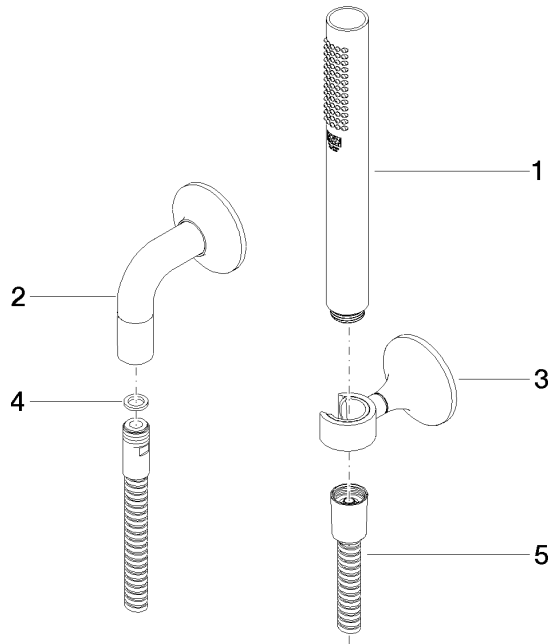

27 808 809

- COMPACT RAIN, max. flow rate 6.8 l/min (at 3 bar)
- with anti-scale system
- 3/8" shower outlet
- rosette for wall elbow Ø 60mm
- rosette for shower holder Ø 60mm
- metal shower hose 1250mm with integrated anti-twist protection
- 1/2" wall elbow
- This product can help a building meet the requirements of Green Building Rating Systems, e.g. LEED®, BREEAM®, DGNB

Recommended miscellaneous

Concealed wall elbow -

35 085 970 90

- min. recess depth 90 mm
- max. recess depth 163 mm

27 808 809

mm [inches]

Flow rate chart

Product version from 7/1/2022

VAIA Hand shower set with individual rosettes - Brushed Bronze

VAIA

27 808 809

Spare parts list

Product version from 7/1/2022

No.	Item Number	Name	Quantity used	Delivery time
	90 12 11 140 30-42	shower	5	30