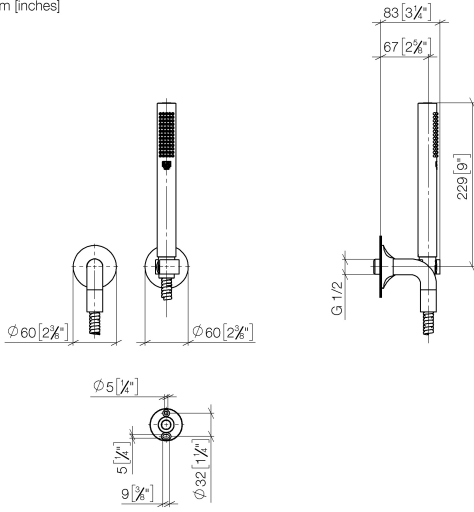

27 808 809

- COMPACT RAIN, max. flow rate 6.8 l/min (at 3 bar)
- with anti-scale system
- 3/8" shower outlet
- rosette for wall elbow Ø 60mm
- rosette for shower holder Ø 60mm
- metal shower hose 1250mm with integrated anti-twist protection
- 1/2" wall elbow
- This product can help a building meet the requirements of Green Building Rating Systems, e.g. LEED®, BREEAM®, DGNB

Recommended miscellaneous

Concealed wall elbow -

35 085 970 90

- min. recess depth 90 mm
- max. recess depth 163 mm

27 808 809

mm [inches]

Flow rate chart

Product version from 7/1/2022

VAIA Hand shower set with individual rosettes - Brushed Bronze

VAIA

27 808 809

Spare parts list

Product version from 7/1/2022

No.	Item Number	Name	Quantity used	Delivery time
	90 12 11 140 30-42	shower	5	30