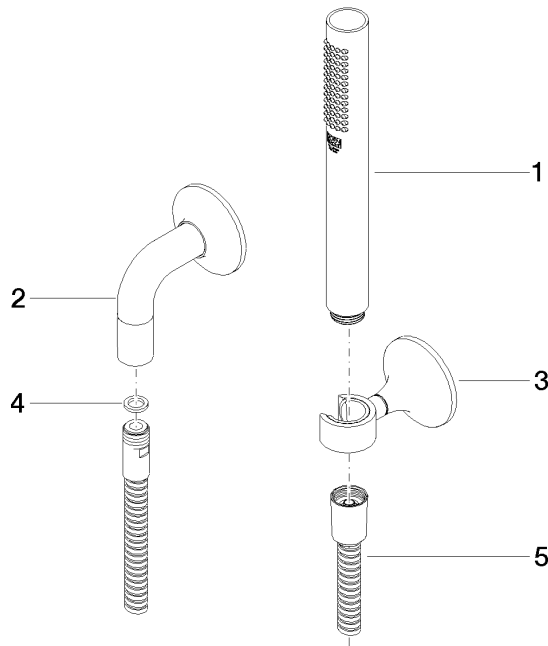

VAIA Hand shower set with individual rosettes - Brushed Champagne (22kt Gold)

VAIA

27 808 809

- COMPACT RAIN, max. flow rate 6.8 l/min (at 3 bar)
- with anti-scale system
- 3/8" shower outlet
- rosette for wall elbow Ø 60mm
- rosette for shower holder Ø 60mm
- metal shower hose 1250mm with integrated anti-twist protection
- 1/2" wall elbow
- This product can help a building meet the requirements of Green Building Rating Systems, e.g. LEED®, BREEAM®, DGNB

Recommended miscellaneous

- Concealed wall elbow -**
- max. recess depth 163 mm
 - min. recess depth 90 mm

35 085 970 90

VAIA Hand shower set with individual rosettes - Brushed Champagne (22kt Gold)

VAIA

27 808 809
mm [inches]

Flow rate chart

VAIA Hand shower set with individual rosettes - Brushed Champagne (22kt Gold)

VAIA

27 808 809

Spare parts list