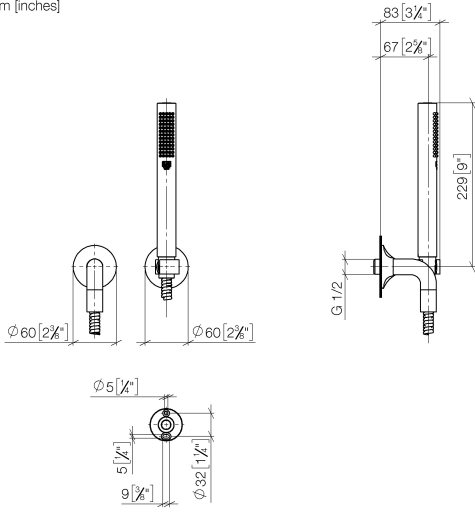

VAIA Hand shower set with individual rosettes - Brushed Champagne (22kt Gold)

VAIA

27 808 809

- COMPACT RAIN, max. flow rate 6.8 l/min (at 3 bar)
- with anti-scale system
- 3/8" shower outlet
- rosette for wall elbow Ø 60mm
- rosette for shower holder Ø 60mm
- metal shower hose 1250mm with integrated anti-twist protection
- 1/2" wall elbow
- This product can help a building meet the requirements of Green Building Rating Systems, e.g. LEED®, BREEAM®, DGNB

Recommended miscellaneous

- Concealed wall elbow -**
- max. recess depth 163 mm
 - min. recess depth 90 mm

35 085 970 90

VAIA Hand shower set with individual rosettes - Brushed Champagne (22kt Gold)

VAIA

27 808 809
mm [inches]

Flow rate chart

VAIA Hand shower set with individual rosettes - Brushed Champagne (22kt Gold)

VAIA

27 808 809

Spare parts list