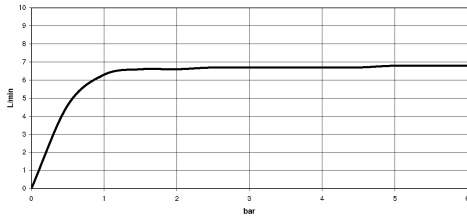

VAIA Hand shower set with individual rosettes - Brushed Champagne (22kt Gold)

VAIA

27 808 809
mm [inches]

Flow rate chart