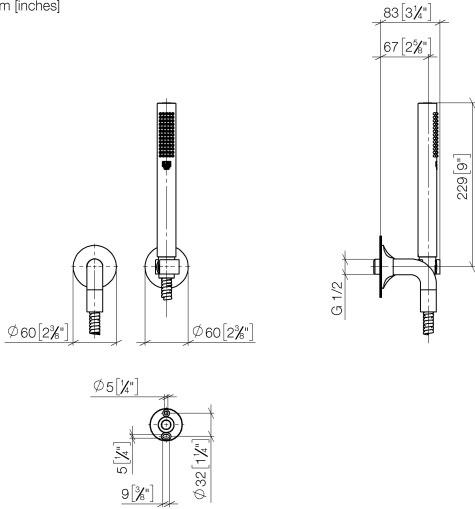

27 808 809

- COMPACT RAIN, max. flow rate 6.8 l/min (at 3 bar)
- with anti-scale system
- 3/8" shower outlet
- rosette for wall elbow Ø 60mm
- rosette for shower holder Ø 60mm
- metal shower hose 1250mm with integrated anti-twist protection
- 1/2" wall elbow
- This product can help a building meet the requirements of Green Building Rating Systems, e.g. LEED®, BREEAM®, DGNB

Recommended miscellaneous

Concealed wall elbow -

35 085 970 90

- max. recess depth 163 mm
- min. recess depth 90 mm

27 808 809

mm [inches]

Flow rate chart

VAIA Hand shower set with individual rosettes - Champagne (22kt Gold)