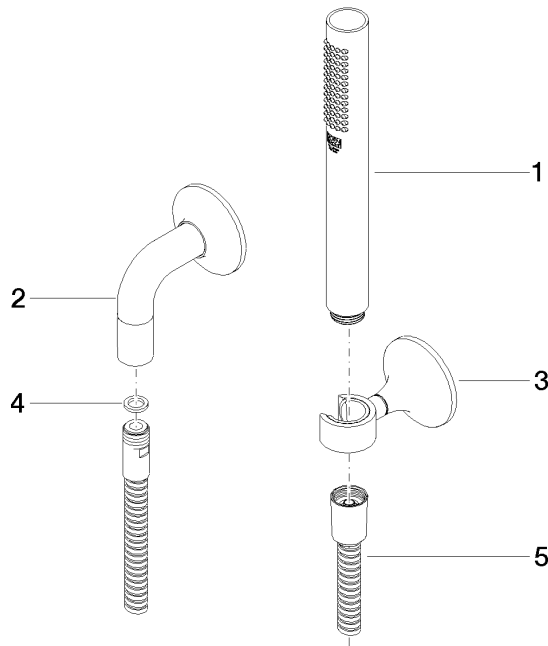

27 808 809

- COMPACT RAIN, max. flow rate 6.8 l/min (at 3 bar)
- with anti-scale system
- 3/8" shower outlet
- rosette for wall elbow Ø 60mm
- rosette for shower holder Ø 60mm
- metal shower hose 1250mm with integrated anti-twist protection
- 1/2" wall elbow
- This product can help a building meet the requirements of Green Building Rating Systems, e.g. LEED®, BREEAM®, DGNB

Recommended miscellaneous

Concealed wall elbow -

35 085 970 90

- max. recess depth 163 mm
- min. recess depth 90 mm

27 808 809

mm [inches]

Flow rate chart

VAIA Hand shower set with individual rosettes - Champagne (22kt Gold)