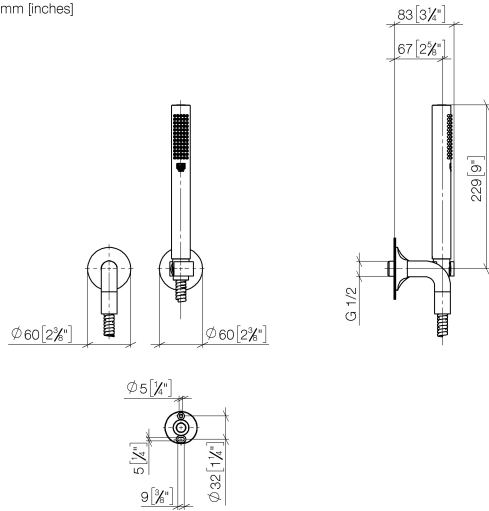

27 808 809

- COMPACT RAIN, max. flow rate 15 l/min (at 3 bar)
- with anti-scale system
- 3/8" shower outlet
- rosette for wall elbow Ø 60mm
- rosette for shower holder Ø 60mm
- metal shower hose 1250mm with integrated anti-twist protection
- 1/2" wall elbow
- WRAS 1810007

Intrinsic protection against back flow.

	Brushed Dark Platinum	27 808 809-99
	Chrome	27 808 809-00 0050
	Brushed Platinum	27 808 809-06 0050
	Platinum	27 808 809-08 0050
	Dark Chrome	27 808 809-19 0050
	Brushed Durabronze (23kt Gold)	27 808 809-28 0050
	Brushed Bronze	27 808 809-42 0050
	Brushed Champagne (22kt Gold)	27 808 809-46 0050
	Champagne (22kt Gold)	27 808 809-47 0050
	Brushed Dark Platinum	27 808 809-99 0050

Recommended miscellaneous

- Concealed wall elbow -** 35 085 970 90
- max. recess depth 163 mm
 - min. recess depth 90 mm

27 808 809

mm [inches]

Flow rate chart

Certificates

LGA_28437.

LGA_29985.

Belgaqua_22_280_2 WRAS_1810007.
7_7.

27 808 809

Spare parts list

No.	Item Number	Name	Quantity used	Delivery time
1	28 019 979-99	Hand shower - Brushed Dark Platinum	1	30
2	28 450 809-99	VAIA Wall elbow - Brushed Dark Platinum	1	30
3	28 050 809-99	VAIA Wall bracket - Brushed Dark Platinum	1	30
4	90 14 20 026 00 90	seal	1	2
5	90 30 02 072 00-99	Metal shower hose 1/2" x 3/8" x 1250 mm - Brushed Dark Platinum	1	30