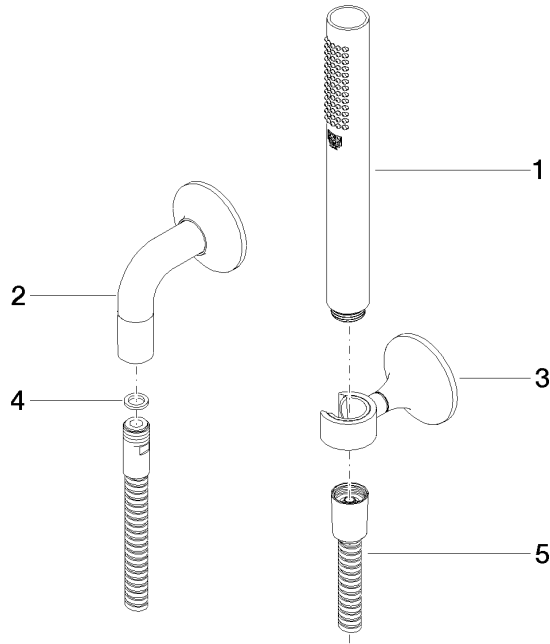

27 808 809

- COMPACT RAIN, max. flow rate 15 l/min (at 3 bar)
- with anti-scale system
- 3/8" shower outlet
- rosette for wall elbow Ø 60mm
- rosette for shower holder Ø 60mm
- metal shower hose 1250mm with integrated anti-twist protection
- 1/2" wall elbow
- WRAS 1810007

Recommended miscellaneous

- Concealed wall elbow -** 35 085 970 90
- max. recess depth 163 mm
 - min. recess depth 90 mm

27 808 809

mm [inches]

Flow rate chart

Certificates

LGA_28437.

LGA_29985.

Belgaqua_22_280_2 WRAS_1810007.
7_7.

27 808 809

Spare parts list

No.	Item Number	Name	Quantity used	Delivery time
1	28 019 979-99	Hand shower - Brushed Dark Platinum	1	30
2	28 450 809-99	VAIA Wall elbow - Brushed Dark Platinum	1	30
3	28 050 809-99	VAIA Wall bracket - Brushed Dark Platinum	1	30
4	90 14 20 026 00 90	seal	1	2
5	90 30 02 072 00-99	Metal shower hose 1/2" x 3/8" x 1250 mm - Brushed Dark Platinum	1	30