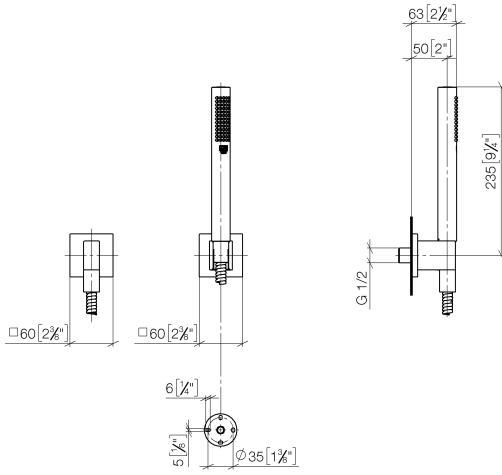

# Hand shower set with individual rosettes - Brushed Light Gold

IMO

27 808 980

Fits: IMO, MEM, CL.1, CYO

- COMPACT RAIN, max. flow rate 15 l/min (at 3 bar)
- with anti-scale system
- 3/8" shower outlet
- rosette for wall elbow 60 x 60mm
- rosette for shower holder 60 x 60mm
- metal shower hose 1250mm with integrated anti-twist protection
- 1/2" wall elbow
- WRAS 2209005

Intrinsic protection against back flow.

	Brushed Light Gold	27 808 980-27
	Chrome	27 808 980-00 0050
	Brushed Platinum	27 808 980-06 0050
	Platinum	27 808 980-08 0050
	Dark Chrome	27 808 980-19 0050
	Brushed Light Gold	27 808 980-27 0050
	Brushed Durabronze (23kt Gold)	27 808 980-28 0050
	Matte Black	27 808 980-33 0050
	Brushed Champagne (22kt Gold)	27 808 980-46 0050
	Champagne (22kt Gold)	27 808 980-47 0050
	Brushed Chrome	27 808 980-93 0050
	Brushed Dark Platinum	27 808 980-99 0050

## Recommended miscellaneous

- Concealed wall elbow -** 35 085 970 90
- min. recess depth 90 mm
  - max. recess depth 163 mm

27 808 980

mm [inches]

Flow rate chart

Certificates

LGA\_29985. Belgaqua\_22\_280\_2 WRAS\_2209005.  
7\_7.

27 808 980

Spare parts list

No.	Item Number	Name	Quantity used	Delivery time
1	28 450 980-27	Wall elbow - Brushed Light Gold	1	30
2	90 14 20 026 00 90	seal	1	2
3	28 050 980-27	Wall bracket - Brushed Light Gold	1	30
4	90 30 02 072 00-27	Metal shower hose 1/2" x 3/8" x 1250 mm - Brushed Light Gold	1	30
5	90 12 11 152 00-27	shower	1	-