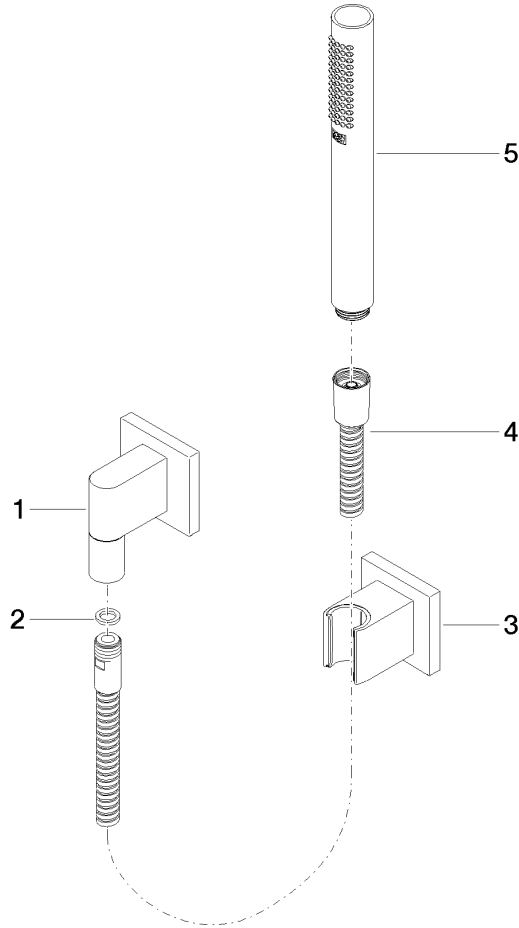

# Hand shower set with individual rosettes - Brushed Light Gold

IMO

27 808 980

Fits: IMO, MEM, CL.1, CYO

- COMPACT RAIN, max. flow rate 15 l/min (at 3 bar)
- with anti-scale system
- 3/8" shower outlet
- rosette for wall elbow 60 x 60mm
- rosette for shower holder 60 x 60mm
- metal shower hose 1250mm with integrated anti-twist protection
- 1/2" wall elbow
- WRAS 2209005

## Recommended miscellaneous

- Concealed wall elbow -** 35 085 970 90
- min. recess depth 90 mm
  - max. recess depth 163 mm

27 808 980

mm [inches]

Flow rate chart

Certificates

LGA\_29985. Belgaqua\_22\_280\_2 WRAS\_2209005.  
7\_7.

27 808 980

Spare parts list

No.	Item Number	Name	Quantity used	Delivery time
1	28 450 980-27	Wall elbow - Brushed Light Gold	1	30
2	90 14 20 026 00 90	seal	1	2
3	28 050 980-27	Wall bracket - Brushed Light Gold	1	30
4	90 30 02 072 00-27	Metal shower hose 1/2" x 3/8" x 1250 mm - Brushed Light Gold	1	30
5	90 12 11 152 00-27	shower	1	-