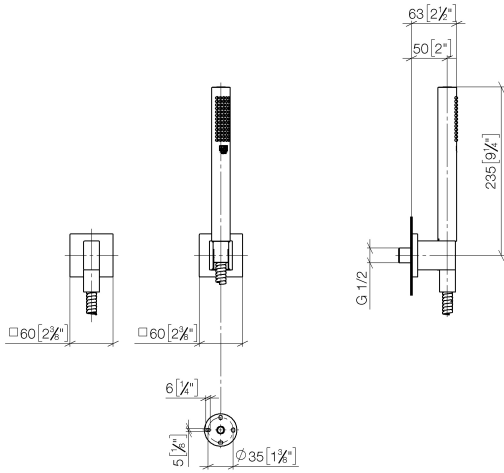

27 808 980

Fits: IMO, MEM, CL.1, CYO

- COMPACT RAIN, max. flow rate 15 l/min (at 3 bar)
- with anti-scale system
- 3/8" shower outlet
- rosette for wall elbow 60 x 60mm
- rosette for shower holder 60 x 60mm
- metal shower hose 1250mm with integrated anti-twist protection
- 1/2" wall elbow
- WRAS 2209005

Recommended miscellaneous

**Concealed wall elbow -**

- max. recess depth 163 mm
- min. recess depth 90 mm

35 085 970 90

27 808 980

mm [inches]

Flow rate chart

Certificates

LGA\_29985. Belgaqua\_22\_280\_2 WRAS\_2209005.  
7\_7.

27 808 980

**Spare parts list**

No.	Item Number	Name	Quantity used	Delivery time
1	28 450 980-28	Wall elbow - Brushed Durabron (23kt Gold)	1	20
2	90 14 20 026 00 90	seal	1	2
3	28 050 980-28	Wall bracket - Brushed Durabron (23kt Gold)	1	20
4	90 30 02 072 00-28	Metal shower hose 1/2" x 3/8" x 1250 mm - Brushed Durabron (23kt Gold)	1	20
5	90 12 11 152 00-28	shower	1	-