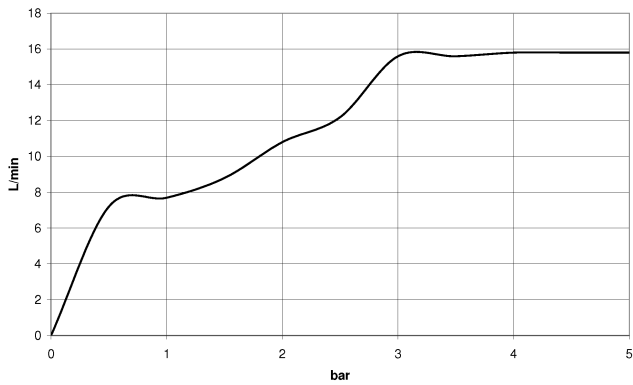

27 808 980

Fits: IMO, MEM, CL.1, CYO

- COMPACT RAIN, max. flow rate 15 l/min (at 3 bar)
- with anti-scale system
- 3/8" shower outlet
- rosette for wall elbow 60 x 60mm
- rosette for shower holder 60 x 60mm
- metal shower hose 1250mm with integrated anti-twist protection
- 1/2" wall elbow
- WRAS 2209005

Recommended miscellaneous

**Concealed wall elbow -**

- max. recess depth 163 mm
- min. recess depth 90 mm

35 085 970 90

27 808 980

mm [inches]

Flow rate chart

Certificates

LGA\_29985. Belgaqua\_22\_280\_2 WRAS\_2209005.  
7\_7.

27 808 980

**Spare parts list**

No.	Item Number	Name	Quantity used	Delivery time
1	28 450 980-28	Wall elbow - Brushed Durabron (23kt Gold)	1	20
2	90 14 20 026 00 90	seal	1	2
3	28 050 980-28	Wall bracket - Brushed Durabron (23kt Gold)	1	20
4	90 30 02 072 00-28	Metal shower hose 1/2" x 3/8" x 1250 mm - Brushed Durabron (23kt Gold)	1	20
5	90 12 11 152 00-28	shower	1	-