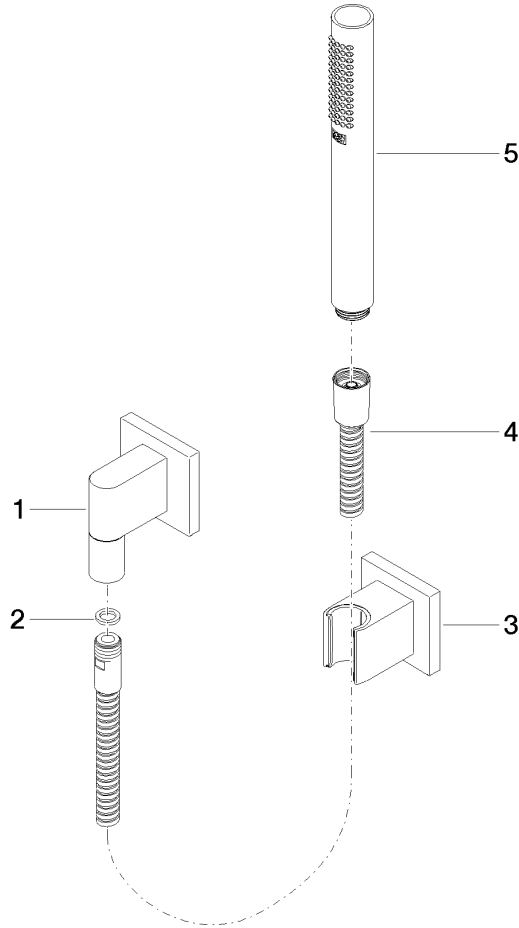

27 808 980

Fits: IMO, MEM, CL.1, CYO

- COMPACT RAIN, max. flow rate 15 l/min (at 3 bar)
- with anti-scale system
- 3/8" shower outlet
- rosette for wall elbow 60 x 60mm
- rosette for shower holder 60 x 60mm
- metal shower hose 1250mm with integrated anti-twist protection
- 1/2" wall elbow
- WRAS 2209005

Recommended miscellaneous

**Concealed wall elbow -**

- max. recess depth 163 mm
- min. recess depth 90 mm

35 085 970 90

27 808 980

mm [inches]

Flow rate chart

Certificates

LGA\_29985. Belgaqua\_22\_280\_2 WRAS\_2209005.  
7\_7.

27 808 980

**Spare parts list**

No.	Item Number	Name	Quantity used	Delivery time
1	28 450 980-28	Wall elbow - Brushed Durabron (23kt Gold)	1	20
2	90 14 20 026 00 90	seal	1	2
3	28 050 980-28	Wall bracket - Brushed Durabron (23kt Gold)	1	20
4	90 30 02 072 00-28	Metal shower hose 1/2" x 3/8" x 1250 mm - Brushed Durabron (23kt Gold)	1	20
5	90 12 11 152 00-28	shower	1	-