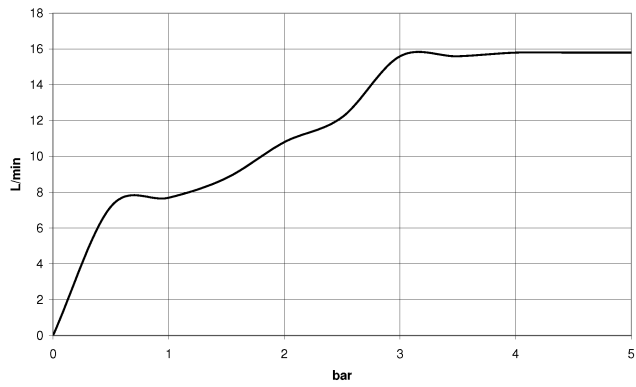

Flow rate chart

Codes & Standards

DIN 4109

EN 1717

ISO 3822

Scottish Water
Byelaws

UK Water Supply
Regulations

Ü-Zeichen