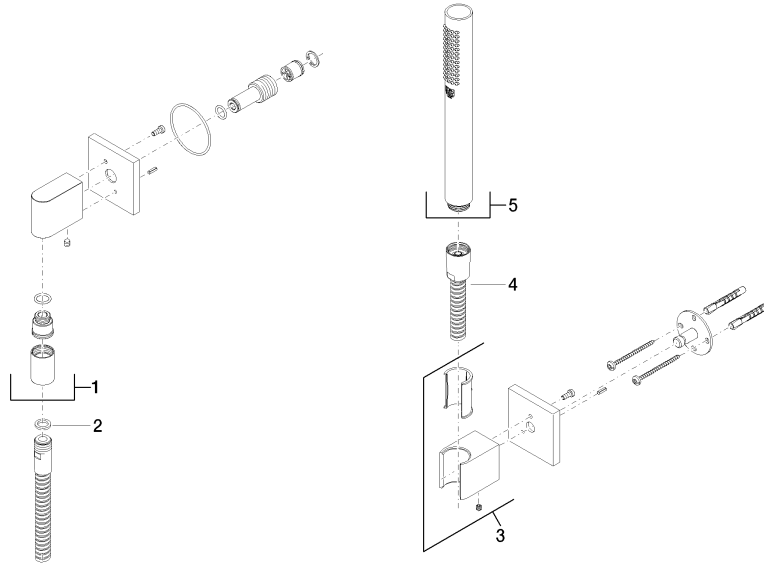

Hand shower set with individual rosettes - Brushed Durabross (23kt Gold)

IMO

27 808 980

Fits: IMO, MEM, CL.1, CYO

- COMPACT RAIN, max. flow rate 15 l/min (at 3 bar)
- with anti-scale system
- 3/8" shower outlet
- rosette for wall elbow 60 x 60mm
- rosette for shower holder 60 x 60mm
- metal shower hose 1250mm with integrated anti-twist protection
- 1/2" wall elbow
- WRAS 2209005

Hand shower set with individual rosettes - Brushed Durabrass (23kt Gold)

IMO

27 808 980

Certificates

LGA_29

WRAS_2209

Belgaqua_22_280_2

27 808 980

Product version up to 6/3/2020

Product version from 6/3/2020

Hand shower set with individual rosettes - Brushed Durabross (23kt Gold)

IMO

27 808 980

Spare parts list

Product version up to 6/3/2020

Product version from 6/3/2020

| No. | Item Number | Name | Quantity used | Delivery time |
|-----|---------------|--|---------------|---------------|
| | 28 450 980-28 | Wall elbow - Brushed Durabross (23kt Gold) | 5 | 20 |