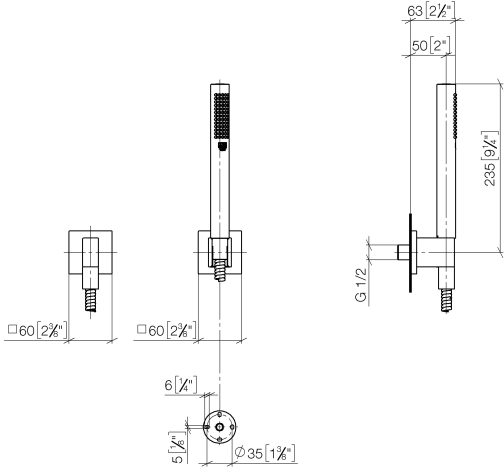

Hand shower set with individual rosettes - Brushed Durabross (23kt Gold)

IMO

27 808 980

Fits: IMO, MEM, CL.1, CYO

- COMPACT RAIN, max. flow rate 15 l/min (at 3 bar)
- with anti-scale system
- 3/8" shower outlet
- rosette for wall elbow 60 x 60mm
- rosette for shower holder 60 x 60mm
- metal shower hose 1250mm with integrated anti-twist protection
- 1/2" wall elbow
- WRAS 2209005

Recommended miscellaneous

| | | |
|---|--|---------------|
|  | Concealed wall elbow - ●max. recess depth 163 mm ●min. recess depth 90 mm | 35 085 970 90 |
|---|--|---------------|

27 808 980

mm [inches]

Product version up to 6/3/2020

Product version from 6/3/2020

Hand shower set with individual rosettes - Brushed Durabross (23kt Gold)

IMO

27 808 980

Spare parts list

Product version up to 6/3/2020

Product version from 6/3/2020

| No. | Item Number | Name | Quantity used | Delivery time |
|-----|---------------|--|---------------|---------------|
| | 28 450 980-28 | Wall elbow - Brushed Durabross (23kt Gold) | 5 | 20 |