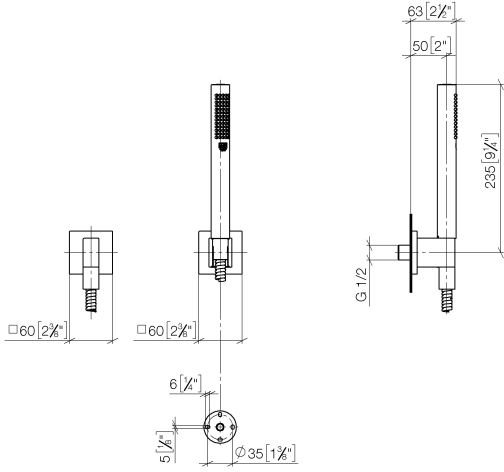

Hand shower set with individual rosettes - Brushed Durabross (23kt Gold)

IMO

27 808 980

Fits: IMO, MEM, CL.1, CYO

- COMPACT RAIN, max. flow rate 6.8 l/min (at 3 bar)
- with anti-scale system
- 3/8" shower outlet
- rosette for wall elbow 60 x 60mm
- rosette for shower holder 60 x 60mm
- metal shower hose 1250mm with integrated anti-twist protection
- 1/2" wall elbow
- This product can help a building meet the requirements of Green Building Rating Systems, e.g. LEED®, BREEAM®, DGNB

Recommended miscellaneous

Concealed wall elbow -

35 085 970 90

- max. recess depth 163 mm
- min. recess depth 90 mm

27 808 980

mm [inches]

Flow rate chart

27 808 980

Product version from 7/1/2022

Hand shower set with individual rosettes - Brushed Durabron (23kt Gold)

IMO

27 808 980

Spare parts list

Product version from 7/1/2022

No.	Item Number	Name	Quantity used	Delivery time
	28 450 980-28	Wall elbow - Brushed Durabron (23kt Gold)	5	20