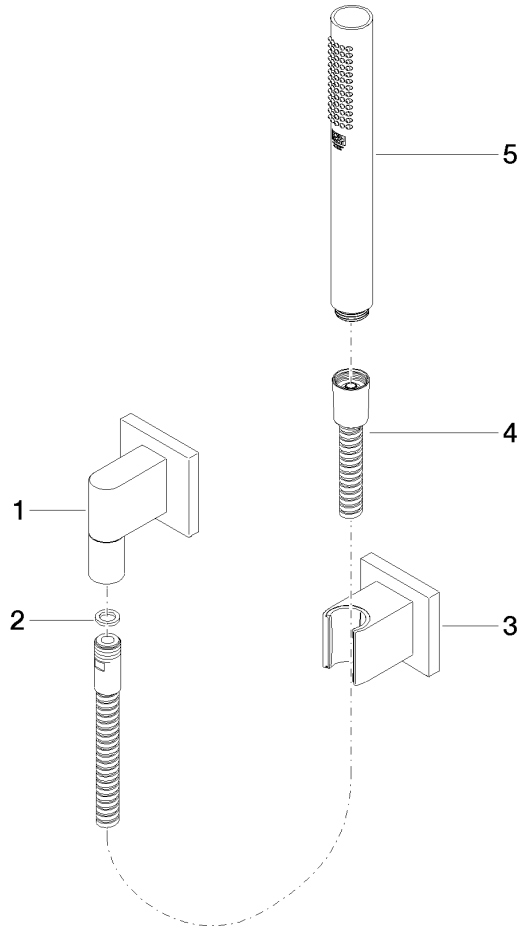

Hand shower set with individual rosettes - Brushed Durabross (23kt Gold)

IMO

27 808 980

Fits: IMO, MEM, CL.1, CYO

- COMPACT RAIN, max. flow rate 6.8 l/min (at 3 bar)
- with anti-scale system
- 3/8" shower outlet
- rosette for wall elbow 60 x 60mm
- rosette for shower holder 60 x 60mm
- metal shower hose 1250mm with integrated anti-twist protection
- 1/2" wall elbow
- This product can help a building meet the requirements of Green Building Rating Systems, e.g. LEED®, BREEAM®, DGNB

Recommended miscellaneous

Concealed wall elbow -

35 085 970 90

- max. recess depth 163 mm
- min. recess depth 90 mm

27 808 980

mm [inches]

Flow rate chart

27 808 980

Product version from 7/1/2022

Hand shower set with individual rosettes - Brushed Durabron (23kt Gold)

IMO

27 808 980

Spare parts list

Product version from 7/1/2022

No.	Item Number	Name	Quantity used	Delivery time
	28 450 980-28	Wall elbow - Brushed Durabron (23kt Gold)	5	20