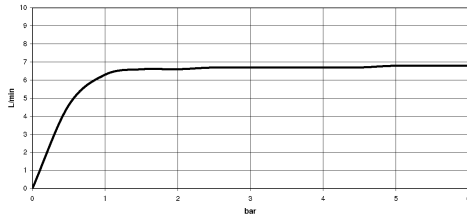

## Hand shower set with individual rosettes - Matte Black

IMO

27 808 980 Product version from 7/1/2022

Fits: IMO, MEM, CL.1, CYO

- COMPACT RAIN, max. flow rate 6.8 l/min (at 3 bar)
- with anti-scale system
- 3/8" shower outlet
- rosette for wall elbow 60 x 60mm
- rosette for shower holder 60 x 60mm
- metal shower hose 1250mm with integrated anti-twist protection
- 1/2" wall elbow
- This product can help a building meet the requirements of Green Building Rating Systems, e.g. LEED®, BREEAM®, DGNB

### Recommended miscellaneous

- Concealed wall elbow -**
- max. recess depth mm
  - min. recess depth mm

35 085 970 90

27 808 980 Product version from 7/1/2022

mm [inches]

Flow rate chart