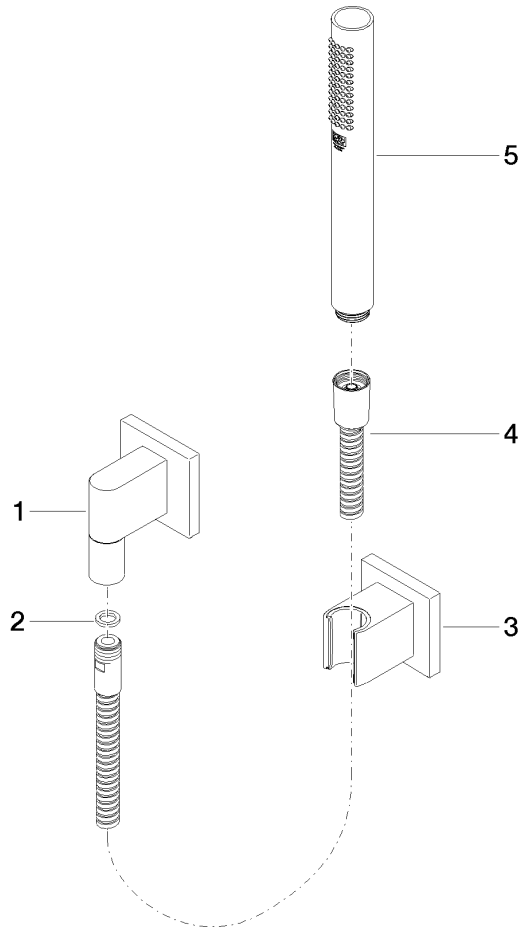

## Hand shower set with individual rosettes - Matte Black

IMO

27 808 980 Product version from 7/1/2022

Fits: IMO, MEM, CL.1, CYO

- COMPACT RAIN, max. flow rate 6.8 l/min (at 3 bar)
- with anti-scale system
- 3/8" shower outlet
- rosette for wall elbow 60 x 60mm
- rosette for shower holder 60 x 60mm
- metal shower hose 1250mm with integrated anti-twist protection
- 1/2" wall elbow
- This product can help a building meet the requirements of Green Building Rating Systems, e.g. LEED®, BREEAM®, DGNB

### Recommended miscellaneous

- Concealed wall elbow -**
- max. recess depth mm
  - min. recess depth mm

35 085 970 90

27 808 980 Product version from 7/1/2022

mm [inches]

Flow rate chart

### Spare parts list

No.	Item Number	Name	Quantity used	Delivery time
1	28 450 980-33	Wall elbow - Matte Black	1	30
2	90 14 20 026 00 90	seal	1	2
3	28 050 980-33	Wall bracket - Matte Black	1	30
4	90 30 02 072 00-33	Metal shower hose 1/2" x 3/8" x 1250 mm - Matte Black	1	30
5	90 12 11 140 41-33	shower	1	30