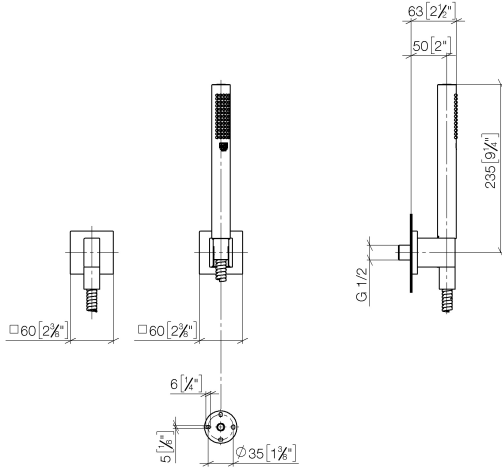

## Hand shower set with individual rosettes - Matte Black

IMO

27 808 980 Product version from 7/1/2022

Fits: IMO, MEM, CL.1, CYO

- COMPACT RAIN, max. flow rate 6.8 l/min (at 3 bar)
- with anti-scale system
- 3/8" shower outlet
- rosette for wall elbow 60 x 60mm
- rosette for shower holder 60 x 60mm
- metal shower hose 1250mm with integrated anti-twist protection
- 1/2" wall elbow
- This product can help a building meet the requirements of Green Building Rating Systems, e.g. LEED®, BREEAM®, DGNB

### Recommended miscellaneous

- Concealed wall elbow -**
- max. recess depth mm
  - min. recess depth mm

35 085 970 90

27 808 980 Product version from 7/1/2022

mm [inches]

Flow rate chart

### Spare parts list

No.	Item Number	Name	Quantity used	Delivery time
1	28 450 980-33	Wall elbow - Matte Black	1	30
2	90 14 20 026 00 90	seal	1	2
3	28 050 980-33	Wall bracket - Matte Black	1	30
4	90 30 02 072 00-33	Metal shower hose 1/2" x 3/8" x 1250 mm - Matte Black	1	30
5	90 12 11 140 41-33	shower	1	30