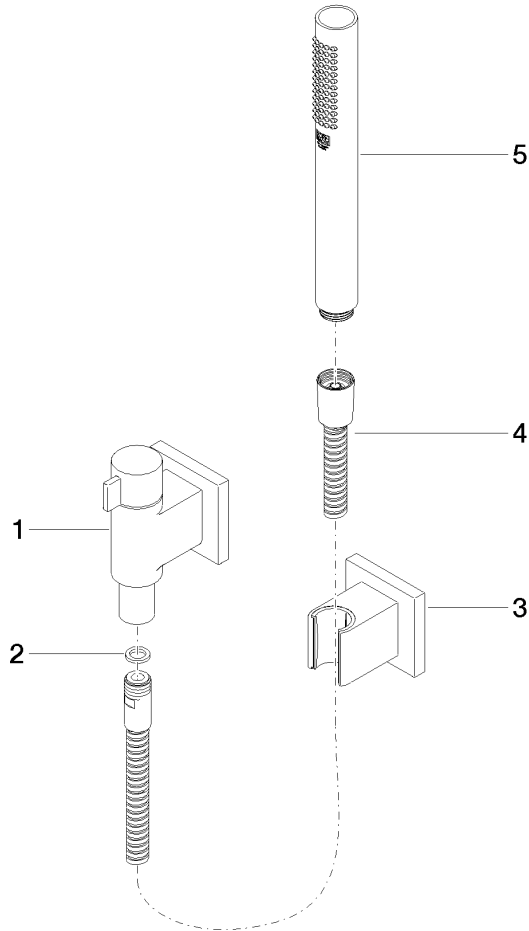

**Hand shower set with individual rosettes with volume control - Brushed Durabronz (23kt Gold)**

IMO

27 809 985

Fits: IMO, MEM, CL.1, CYO

- COMPACT RAIN, max. flow rate 6.8 l/min (at 3 bar)
- with volume control
- with anti-scale system
- 3/8" shower outlet
- rosette for wall elbow 60 x 60mm
- rosette for shower holder 60 x 60mm
- metal shower hose 1250mm with integrated anti-twist protection
- 1/2" wall elbow
- This product can help a building meet the requirements of Green Building Rating Systems, e.g. LEED®, BREEAM®, DGNB

**Recommended miscellaneous**

**Concealed wall elbow -**

35 085 970 90

- max. recess depth 163 mm
- min. recess depth 90 mm

**Hand shower set with individual rosettes with volume control - Brushed Durabronz (23kt Gold)**

27 809 985  
mm [inches]

**Flow rate chart**

Hand shower set with individual rosettes with volume control - Brushed  
Durabronze (23kt Gold)

27 809 985

Product version from 7/1/2022

Hand shower set with individual rosettes with volume control - Brushed  
Durabronze (23kt Gold)

### Spare parts list