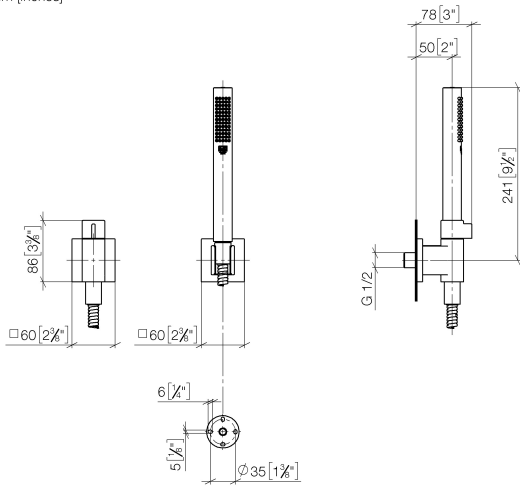

**Hand shower set with individual rosettes with volume control - Brushed Durabronz (23kt Gold)**

IMO

27 809 985

Fits: IMO, MEM, CL.1, CYO

- COMPACT RAIN, max. flow rate 6.8 l/min (at 3 bar)
- with volume control
- with anti-scale system
- 3/8" shower outlet
- rosette for wall elbow 60 x 60mm
- rosette for shower holder 60 x 60mm
- metal shower hose 1250mm with integrated anti-twist protection
- 1/2" wall elbow
- This product can help a building meet the requirements of Green Building Rating Systems, e.g. LEED®, BREEAM®, DGNB

**Recommended miscellaneous**

**Concealed wall elbow -**

35 085 970 90

- max. recess depth 163 mm
- min. recess depth 90 mm

**Hand shower set with individual rosettes with volume control - Brushed Durabronz (23kt Gold)**

27 809 985  
mm [inches]

**Flow rate chart**

Hand shower set with individual rosettes with volume control - Brushed  
Durabronze (23kt Gold)

27 809 985

Product version from 7/1/2022

Hand shower set with individual rosettes with volume control - Brushed  
Durabronze (23kt Gold)

#### Product version from 7/1/2022

No.	Item Number	Name	Quantity used	Delivery time
	28 451 985-28	connection	5	-

Spare part can no longer be ordered, please order the replacement item