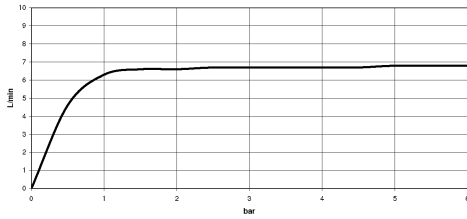

**Hand shower set with individual rosettes with volume control - Brushed Durabronz (23kt Gold)**

IMO

27 809 985

Fits: IMO, MEM, CL.1, CYO

- COMPACT RAIN, max. flow rate 6.8 l/min (at 3 bar)
- with volume control
- with anti-scale system
- 3/8" shower outlet
- rosette for wall elbow 60 x 60mm
- rosette for shower holder 60 x 60mm
- metal shower hose 1250mm with integrated anti-twist protection
- 1/2" wall elbow
- This product can help a building meet the requirements of Green Building Rating Systems, e.g. LEED®, BREEAM®, DGNB

**Recommended miscellaneous**

**Concealed wall elbow -**

35 085 970 90

- max. recess depth 163 mm
- min. recess depth 90 mm

**Hand shower set with individual rosettes with volume control - Brushed Durabronz (23kt Gold)**

27 809 985  
mm [inches]

**Flow rate chart**

Hand shower set with individual rosettes with volume control - Brushed  
Durabronze (23kt Gold)

27 809 985

Product version from 7/1/2022

Hand shower set with individual rosettes with volume control - Brushed  
Durabronze (23kt Gold)