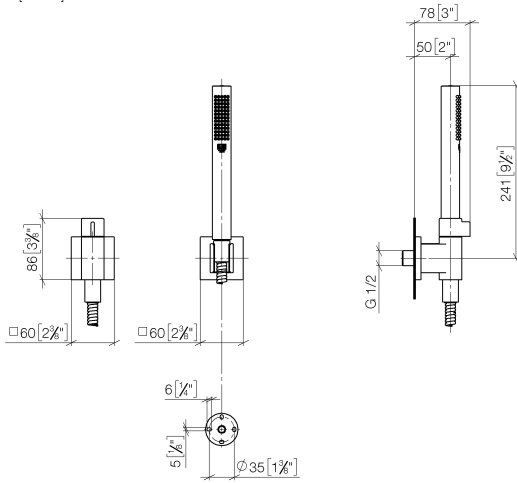

**Hand shower set with individual rosettes with volume control - Champagne (22kt Gold)**

IMO

27 809 985

Fits: IMO, MEM, CL.1, CYO

- COMPACT RAIN, max. flow rate 15 l/min (at 3 bar)
- with volume control
- with anti-scale system
- 3/8" shower outlet
- rosette for wall elbow 60 x 60mm
- rosette for shower holder 60 x 60mm
- metal shower hose 1250mm with integrated anti-twist protection
- 1/2" wall elbow

Intrinsic protection against back flow.

	Champagne (22kt Gold)	27 809 985-47
	Chrome	27 809 985-00 0050
	Brushed Platinum	27 809 985-06 0050
	Platinum	27 809 985-08 0050
	Dark Chrome	27 809 985-19 0050
	Brushed Light Gold	27 809 985-27 0050
	Brushed Durabronze (23kt Gold)	27 809 985-28 0050
	Brushed Champagne (22kt Gold)	27 809 985-46 0050
	Champagne (22kt Gold)	27 809 985-47 0050
	Brushed Chrome	27 809 985-93 0050
	Brushed Dark Platinum	27 809 985-99 0050

**Recommended miscellaneous**

- Concealed wall elbow -** 35 085 970 90
- max. recess depth 163 mm
  - min. recess depth 90 mm

27 809 985  
mm [inches]

Flow rate chart

Certificates

WRAS\_2207026. LGA\_29985.

### Spare parts list

No.	Item Number	Name	Quantity used	Delivery time
1	28 451 985-47	connection	1	-
Spare part can no longer be ordered, please order the replacement item				
2	90 14 20 026 00 90	seal	1	2
3	28 050 980-47	Wall bracket - Champagne (22kt Gold)	1	30
4	90 30 02 072 00-47	Metal shower hose 1/2" x 3/8" x 1250 mm - Champagne (22kt Gold)	1	30
5	90 12 11 152 00-47	shower	1	-
Spare part can no longer be ordered, please order the replacement item				