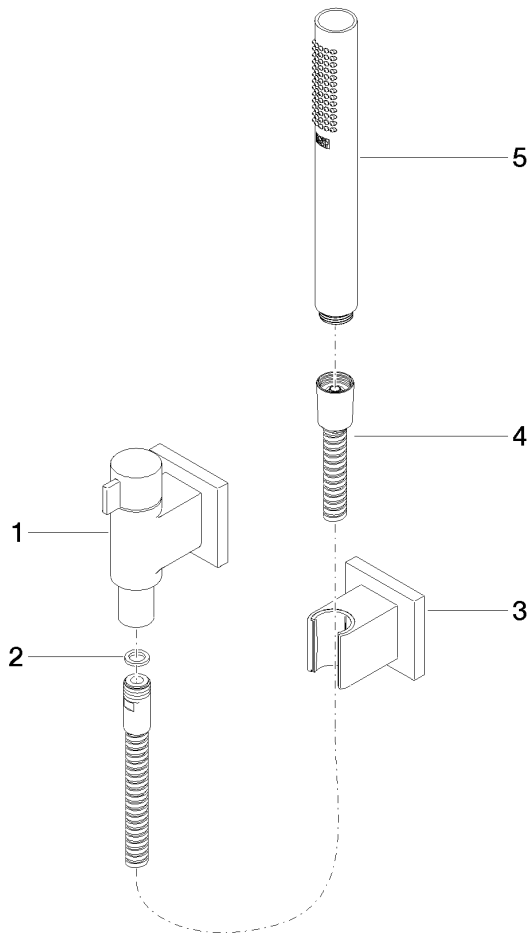

**Hand shower set with individual rosettes with volume control - Champagne (22kt Gold)**

IMO

27 809 985

Fits: IMO, MEM, CL.1, CYO

- COMPACT RAIN, max. flow rate 15 l/min (at 3 bar)
- with volume control
- with anti-scale system
- 3/8" shower outlet
- rosette for wall elbow 60 x 60mm
- rosette for shower holder 60 x 60mm
- metal shower hose 1250mm with integrated anti-twist protection
- 1/2" wall elbow

**Recommended miscellaneous**

- Concealed wall elbow -** 35 085 970 90
- max. recess depth 163 mm
  - min. recess depth 90 mm

27 809 985  
mm [inches]

Flow rate chart

Certificates

WRAS\_2207026. LGA\_29985.

### Spare parts list

No.	Item Number	Name	Quantity used	Delivery time
1	28 451 985-47	connection	1	-
Spare part can no longer be ordered, please order the replacement item				
2	90 14 20 026 00 90	seal	1	2
3	28 050 980-47	Wall bracket - Champagne (22kt Gold)	1	30
4	90 30 02 072 00-47	Metal shower hose 1/2" x 3/8" x 1250 mm - Champagne (22kt Gold)	1	30
5	90 12 11 152 00-47	shower	1	-
Spare part can no longer be ordered, please order the replacement item				