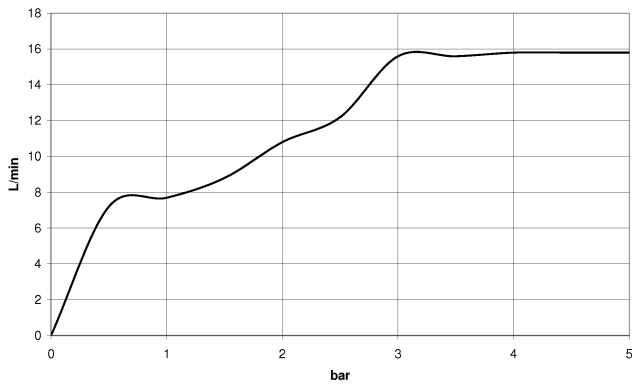

**Hand shower set with individual rosettes with volume control - Champagne (22kt Gold)**

IMO

27 809 985

Fits: IMO, MEM, CL.1, CYO

- COMPACT RAIN, max. flow rate 15 l/min (at 3 bar)
- with volume control
- with anti-scale system
- 3/8" shower outlet
- rosette for wall elbow 60 x 60mm
- rosette for shower holder 60 x 60mm
- metal shower hose 1250mm with integrated anti-twist protection
- 1/2" wall elbow

**Recommended miscellaneous**

- Concealed wall elbow -** 35 085 970 90
- max. recess depth 163 mm
  - min. recess depth 90 mm

27 809 985  
mm [inches]

Flow rate chart

Certificates

WRAS\_2207026. LGA\_29985.