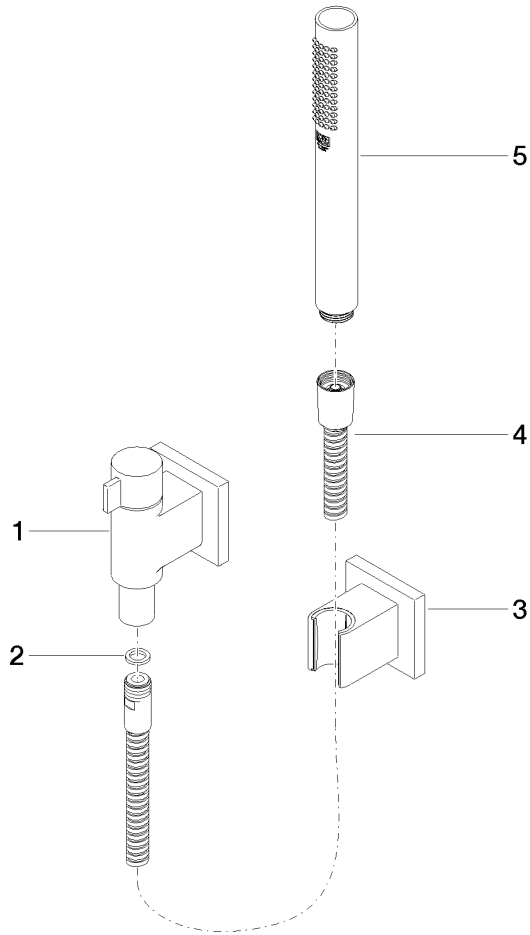

Hand shower set with individual rosettes with volume control - Champagne (22kt Gold)

IMO

27 809 985

Fits: IMO, MEM, CL.1, CYO

- COMPACT RAIN, max. flow rate 6.8 l/min (at 3 bar)
- with volume control
- with anti-scale system
- 3/8" shower outlet
- rosette for wall elbow 60 x 60mm
- rosette for shower holder 60 x 60mm
- metal shower hose 1250mm with integrated anti-twist protection
- 1/2" wall elbow
- This product can help a building meet the requirements of Green Building Rating Systems, e.g. LEED®, BREEAM®, DGNB

Recommended miscellaneous

- Concealed wall elbow -** 35 085 970 90
- max. recess depth 163 mm
 - min. recess depth 90 mm

**Hand shower set with individual rosettes with volume control - Champagne
(22kt Gold)**

27 809 985
mm [inches]

Flow rate chart

Hand shower set with individual rosettes with volume control - Champagne
(22kt Gold)

27 809 985

Hand shower set with individual rosettes with volume control - Champagne
(22kt Gold)

IMO

27 809 985

Spare parts list