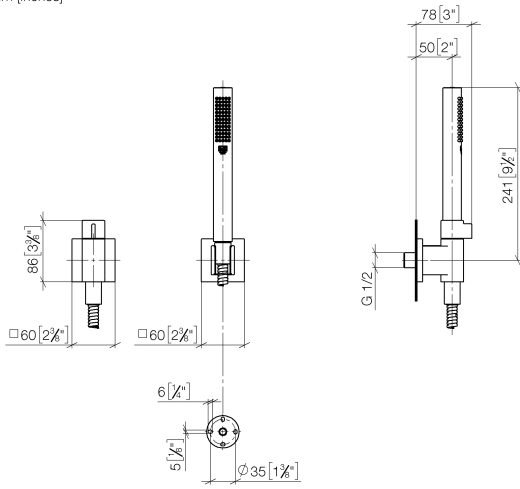

Hand shower set with individual rosettes with volume control - Champagne (22kt Gold)

IMO

27 809 985

Fits: IMO, MEM, CL.1, CYO

- COMPACT RAIN, max. flow rate 6.8 l/min (at 3 bar)
- with volume control
- with anti-scale system
- 3/8" shower outlet
- rosette for wall elbow 60 x 60mm
- rosette for shower holder 60 x 60mm
- metal shower hose 1250mm with integrated anti-twist protection
- 1/2" wall elbow
- This product can help a building meet the requirements of Green Building Rating Systems, e.g. LEED®, BREEAM®, DGNB

Intrinsic protection against back flow.

	Champagne (22kt Gold)	27 809 985-47 0050
	Chrome	27 809 985-00 0050
	Brushed Platinum	27 809 985-06 0050
	Platinum	27 809 985-08 0050
	Dark Chrome	27 809 985-19 0050
	Brushed Light Gold	27 809 985-27 0050
	Brushed Durabronze (23kt Gold)	27 809 985-28 0050
	Brushed Champagne (22kt Gold)	27 809 985-46 0050
	Brushed Chrome	27 809 985-93 0050
	Brushed Dark Platinum	27 809 985-99 0050

Recommended miscellaneous

- Concealed wall elbow -** 35 085 970 90
- max. recess depth 163 mm
 - min. recess depth 90 mm

**Hand shower set with individual rosettes with volume control - Champagne
(22kt Gold)**

27 809 985
mm [inches]

Flow rate chart

Hand shower set with individual rosettes with volume control - Champagne
(22kt Gold)

27 809 985

Hand shower set with individual rosettes with volume control - Champagne
(22kt Gold)