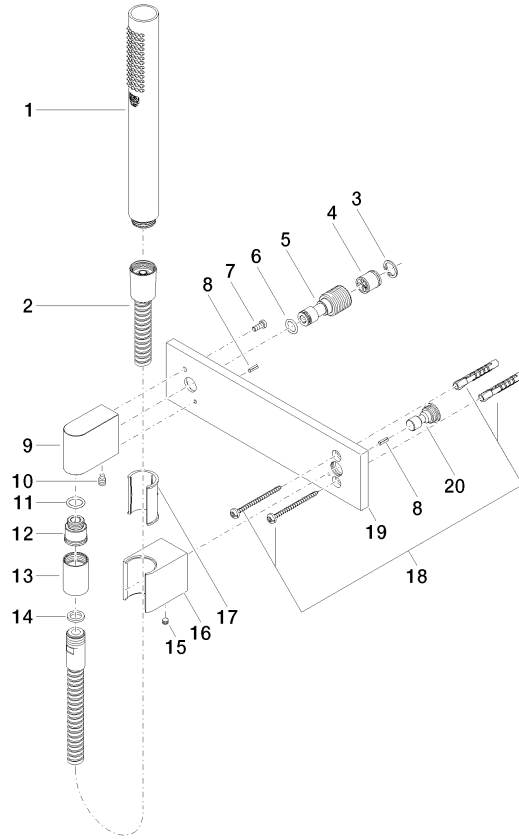

Hand shower set with cover plate - Chrome

IMO

27 818 980

Fits: IMO, MEM, CL.1, CYO

- COMPACT RAIN, max. flow rate 6.8 l/min (at 3 bar)
- with anti-scale system
- 3/8" shower outlet
- cover plate 240 x 60 mm
- metal shower hose 1250mm with integrated anti-twist protection
- 1/2" wall elbow
- This product can help a building meet the requirements of Green Building Rating Systems, e.g. LEED®, BREEAM®, DGNB

Recommended miscellaneous

Concealed wall elbow -

35 085 970 90

- max. recess depth 163 mm
- min. recess depth 90 mm

27 818 980

mm [inches]

27 818 980

Spare parts list

No.	Item Number	Name	Quantity used	Delivery time
1	90 12 11 140 30-00	shower	1	10
2	90 30 02 072 00-00	Metal shower hose 1/2" x 3/8" x 1250 mm - Chrome	1	10
3	09 16 01 014 90	ring	1	2
4	90 23 01 141 00 90	back-flow preventer	1	2
5	09 24 03 116 20 90	nipple	1	2
6	09 14 10 008 90	seal	1	2
7	09 30 30 054 90	screw	1	2
8	09 31 11 026 90	pin	2	2
9	09 11 03 046-00	connection	1	10
10	04 31 11 140 00 90	pin	1	2
11	90 14 10 077 00 90	seal	1	2
12	09 24 03 107 20 90	nipple	1	2
13	90 21 02 069 00-00	cover	1	10
14	90 14 20 026 00 90	seal	1	2
15	90 31 11 112 00 90	pin	1	2
16	09 17 20 044-00	holder	1	10
17	09 18 40 078 90	sleeve	1	2
18	05 30 31 025 00 90	fixing set	1	2
19	09 11 02 120-00	plate	1	10
20	09 24 03 073 90	nipple	1	2