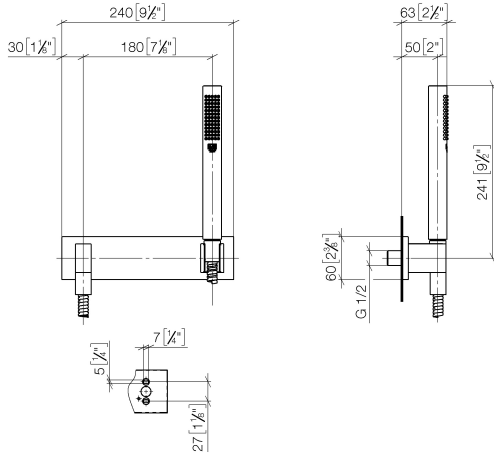

Hand shower set with cover plate - Chrome

IMO

27 818 980

Fits: IMO, MEM, CL.1, CYO

- COMPACT RAIN, max. flow rate 6.8 l/min (at 3 bar)
- with anti-scale system
- 3/8" shower outlet
- cover plate 240 x 60 mm
- metal shower hose 1250mm with integrated anti-twist protection
- 1/2" wall elbow
- This product can help a building meet the requirements of Green Building Rating Systems, e.g. LEED®, BREEAM®, DGNB

Recommended miscellaneous

Concealed wall elbow -

35 085 970 90

- max. recess depth 163 mm
- min. recess depth 90 mm

27 818 980

mm [inches]

27 818 980

Spare parts list

No.	Item Number	Name	Quantity used	Delivery time
1	90 12 11 140 30-00	shower	1	10
2	90 30 02 072 00-00	Metal shower hose 1/2" x 3/8" x 1250 mm - Chrome	1	10
3	09 16 01 014 90	ring	1	2
4	90 23 01 141 00 90	back-flow preventer	1	2
5	09 24 03 116 20 90	nipple	1	2
6	09 14 10 008 90	seal	1	2
7	09 30 30 054 90	screw	1	2
8	09 31 11 026 90	pin	2	2
9	09 11 03 046-00	connection	1	10
10	04 31 11 140 00 90	pin	1	2
11	90 14 10 077 00 90	seal	1	2
12	09 24 03 107 20 90	nipple	1	2
13	90 21 02 069 00-00	cover	1	10
14	90 14 20 026 00 90	seal	1	2
15	90 31 11 112 00 90	pin	1	2
16	09 17 20 044-00	holder	1	10
17	09 18 40 078 90	sleeve	1	2
18	05 30 31 025 00 90	fixing set	1	2
19	09 11 02 120-00	plate	1	10
20	09 24 03 073 90	nipple	1	2