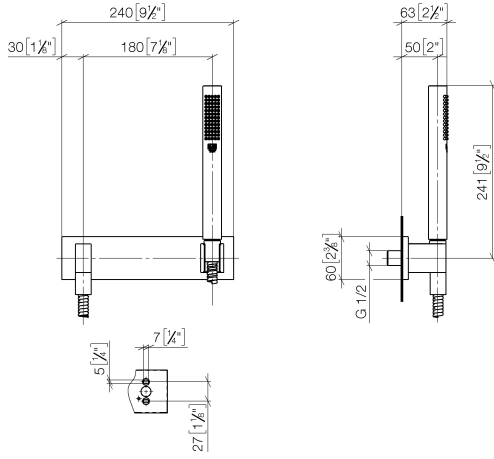

Hand shower set with cover plate - Brushed Champagne (22kt Gold)

27 818 980

- COMPACT RAIN, max. flow rate 8 l/min (at 3 bar)
- with anti-scale system
- 3/8" shower outlet
- cover plate 240 x 60 mm
- metal shower hose 1250mm with integrated anti-twist protection
- 1/2" wall elbow
- This product can help a building meet the requirements of Green Building Rating Systems, e.g. LEED®, BREEAM®, DGNB

Recommended miscellaneous

- Concealed wall elbow -**
- max. recess depth mm
 - min. recess depth mm

35 085 970 90

Hand shower set with cover plate - Brushed Champagne (22kt Gold)

27 818 980

mm [inches]

Hand shower set with cover plate - Brushed Champagne (22kt Gold)