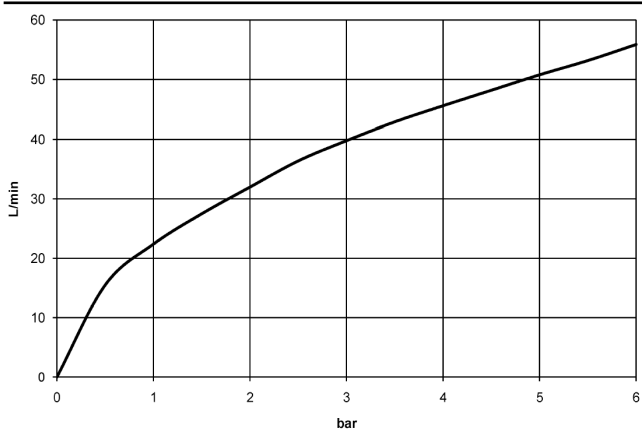

**Recommended miscellaneous**

- Concealed wall elbow -** 35 085 970 90
- max. recess depth 163 mm
  - min. recess depth 90 mm

**Required miscellaneous**

- WATER TUBE Kneipp hose white** 28 285 979-00
- 2000 mm - Chrome**
- with holding ring
  - hose nozzle with sleeve M33

**Required miscellaneous**

- WATER TUBE Kneipp hose black** 28 286 979-00
- 2000 mm - Chrome**
- with holding ring
  - hose nozzle with sleeve M33

27 821 979  
mm [inches]

**Flow rate chart**

**Certificates**