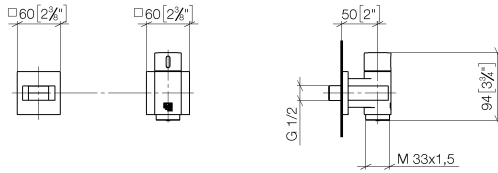

**WATER TUBE Kneipp wall elbow with hose holder with individual rosettes -  
Chrome**

IMO

27 821 979

Fits: IMO, MEM, CL.1, CYO

- LAMINAR FLOW, max. flow rate 15 l/min (at 3 bar)
- with volume control
- rosette 60 x 60 mm
- holder for Kneipp hose
- 1/2" wall elbow
- without hose

**Recommended miscellaneous**

- Concealed wall elbow -** 35 085 970 90
- max. recess depth 163 mm
  - min. recess depth 90 mm

**Required miscellaneous**

- WATER TUBE Kneipp hose white** 28 285 979-00
- 2000 mm - Chrome**
- with holding ring
  - hose nozzle with sleeve M33

**Required miscellaneous**

- WATER TUBE Kneipp hose black** 28 286 979-00
- 2000 mm - Chrome**
- with holding ring
  - hose nozzle with sleeve M33

27 821 979  
mm [inches]

**Flow rate chart**

**Certificates**