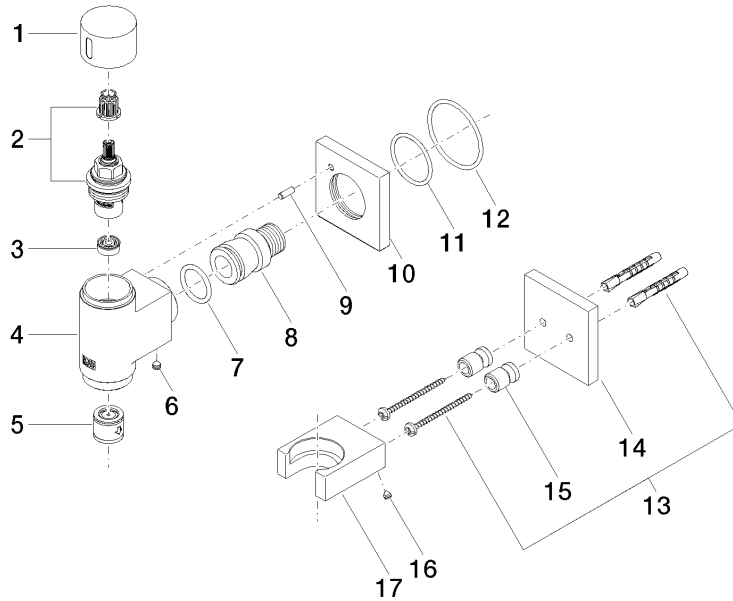

**WATER TUBE Kneipp wall elbow with hose holder with individual rosettes -  
Chrome**

IMO

27 821 979

Fits: IMO, MEM, CL.1, CYO

- LAMINAR FLOW, max. flow rate 15 l/min (at 3 bar)
- with volume control
- rosette 60 x 60 mm
- holder for Kneipp hose
- 1/2" wall elbow
- without hose

**Recommended miscellaneous**

- Concealed wall elbow -** 35 085 970 90
- max. recess depth 163 mm
  - min. recess depth 90 mm

**Required miscellaneous**

- WATER TUBE Kneipp hose white** 28 285 979-00
- 2000 mm - Chrome**
- with holding ring
  - hose nozzle with sleeve M33

**Required miscellaneous**

- WATER TUBE Kneipp hose black** 28 286 979-00
- 2000 mm - Chrome**
- with holding ring
  - hose nozzle with sleeve M33

27 821 979  
mm [inches]

**Flow rate chart**

**Certificates**

### Spare parts list

No.	Item Number	Name	Quantity used	Delivery time
1	09 20 97 021-00	handle	1	10
2	90 90 03 145 00 90	top	1	2
3	90 23 01 146 00 90	flow reducer	1	2
4	09 11 03 135-00	connection	1	60
5	90 23 01 045 00 90	back-flow preventer	1	2
6	90 31 11 112 00 90	pin	1	2
7	09 14 10 081 90	seal	1	2
8	09 24 03 151 90	nipple	1	2
9	09 31 11 040 90	pin	1	2
10	09 27 97 021-00	rosette	1	10
11	09 14 10 119 90	seal	1	2
12	90 14 10 049 00 90	seal	1	2
13	05 30 31 025 00 90	fixing set	1	2
14	09 27 97 022-00	rosette	1	10
15	08 17 20 726 90	holder	2	2
16	09 31 11 148 90	pin	2	2
17	09 17 20 023-00	holder	1	10