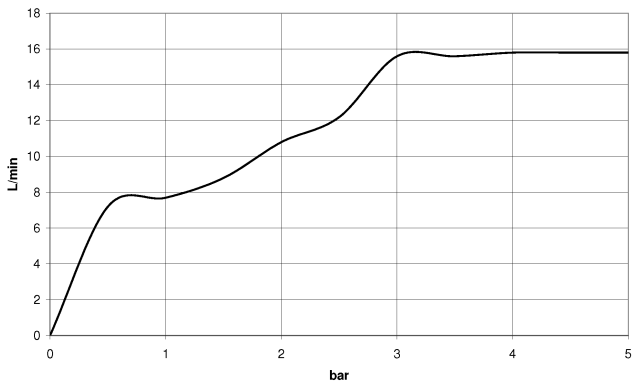

**WATER TUBE Kneipp wall elbow with hose holder with individual rosettes -
Brushed Durabronze (23kt Gold)**

IMO

27 821 979

Fits: IMO, MEM, CL.1, CYO

- LAMINAR FLOW, max. flow rate 15 l/min (at 3 bar)
- with volume control
- rosette 60 x 60 mm
- holder for Kneipp hose
- 1/2" wall elbow
- without hose

Intrinsic protection against back flow.

Product change as of 1.4.2023: max. flow 15 l/min

	Brushed Durabronze (23kt Gold)	27 821 979-28
	Chrome	27 821 979-00
	Brushed Platinum	27 821 979-06
	Platinum	27 821 979-08
	Dark Chrome	27 821 979-19
	Brushed Light Gold	27 821 979-27
	Matte Black	27 821 979-33
	Brushed Champagne (22kt Gold)	27 821 979-46
	Champagne (22kt Gold)	27 821 979-47
	Brushed Chrome	27 821 979-93
	Brushed Dark Platinum	27 821 979-99

Recommended miscellaneous

- Concealed wall elbow -** 35 085 970 90
- max. recess depth 163 mm
 - min. recess depth 90 mm

Required miscellaneous

- WATER TUBE Kneipp hose white** 28 285 979-28
2000 mm - Brushed Durabronze (23kt Gold)
- with holding ring
 - hose nozzle with sleeve M33

IMO

27 821 979
mm [inches]

Flow rate chart

Codes & Standards

EN 1717

WATER TUBE Kneipp wall elbow with hose holder with individual rosettes -
Brushed Durabronze (23kt Gold)

IMO

27 821 979