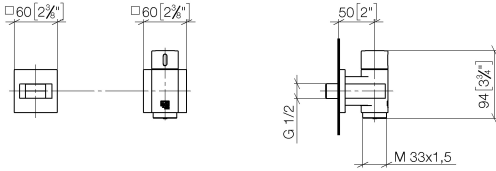

**WATER TUBE Kneipp wall elbow with hose holder with individual rosettes -
Brushed Durabronze (23kt Gold)**

IMO

27 821 979

Fits: IMO, MEM, CL.1, CYO

- LAMINAR FLOW, max. flow rate 15 l/min (at 3 bar)
- with volume control
- rosette 60 x 60 mm
- holder for Kneipp hose
- 1/2" wall elbow
- without hose

Recommended miscellaneous

- Concealed wall elbow -** 35 085 970 90
- max. recess depth 163 mm
 - min. recess depth 90 mm

Required miscellaneous

- WATER TUBE Kneipp hose white** 28 285 979-28
2000 mm - Brushed Durabronze (23kt Gold)
- with holding ring
 - hose nozzle with sleeve M33

IMO

27 821 979
mm [inches]

Flow rate chart

Codes & Standards

EN 1717

WATER TUBE Kneipp wall elbow with hose holder with individual rosettes -
Brushed Durabronze (23kt Gold)

IMO

27 821 979