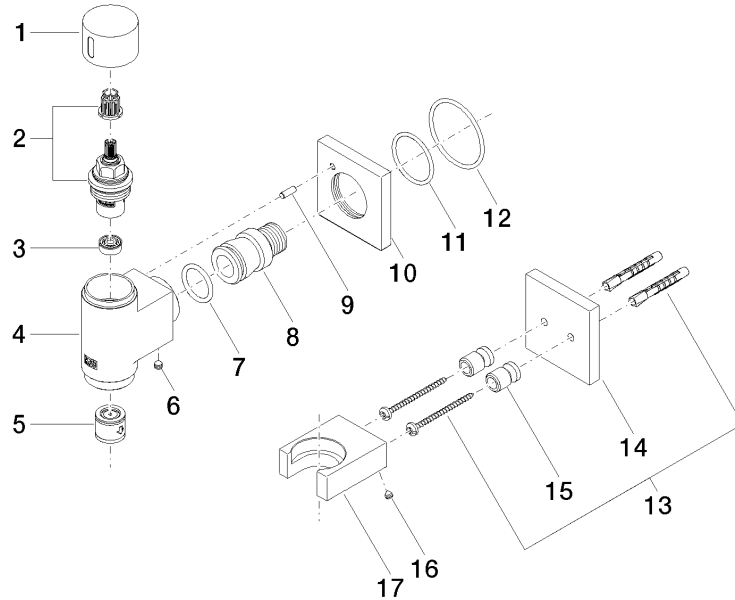

Recommended miscellaneous

- Concealed wall elbow -** 35 085 970 90
- max. recess depth 163 mm
 - min. recess depth 90 mm

Required miscellaneous

- WATER TUBE Kneipp hose white** 28 285 979-28
2000 mm - Brushed Durabronze (23kt Gold)
- with holding ring
 - hose nozzle with sleeve M33

IMO

27 821 979
mm [inches]

Flow rate chart

Codes & Standards

EN 1717

WATER TUBE Kneipp wall elbow with hose holder with individual rosettes -
Brushed Durabronze (23kt Gold)

IMO

27 821 979

Certificates

Belgaqua_22_280_2

WATER TUBE Kneipp wall elbow with hose holder with individual rosettes -
Brushed Durabronze (23kt Gold)

27 821 979

Product version from 3/12/2018 to 3/6/2023

Product version from 3/6/2023

WATER TUBE Kneipp wall elbow with hose holder with individual rosettes -
Brushed Durabronze (23kt Gold)

IMO

27 821 979

Spare parts list

Product version from 3/12/2018 to 3/6/2023

Product version from 3/6/2023