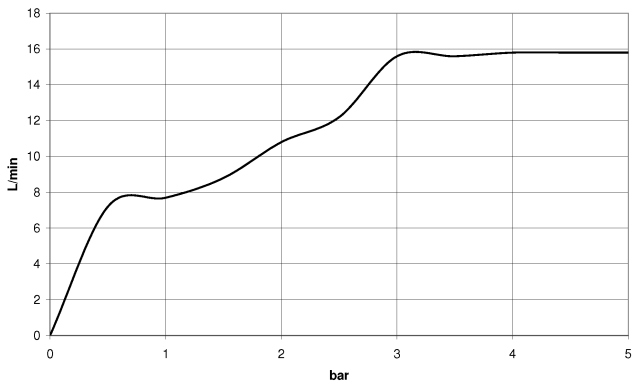

**WATER TUBE Kneipp wall elbow with hose holder with individual rosettes -
Champagne (22kt Gold)**

IMO

27 821 979

Fits: IMO, MEM, CL.1, CYO

- LAMINAR FLOW, max. flow rate 15 l/min (at 3 bar)
- with volume control
- rosette 60 x 60 mm
- holder for Kneipp hose
- 1/2" wall elbow
- without hose

Recommended miscellaneous

- Concealed wall elbow -** 35 085 970 90
- max. recess depth 163 mm
 - min. recess depth 90 mm

Required miscellaneous

- WATER TUBE Kneipp hose white** 28 285 979-47
2000 mm - Champagne (22kt Gold)
- with holding ring
 - hose nozzle with sleeve M33

IMO

27 821 979
mm [inches]

Flow rate chart

Codes & Standards

EN 1717

WATER TUBE Kneipp wall elbow with hose holder with individual rosettes -
Champagne (22kt Gold)

IMO

27 821 979