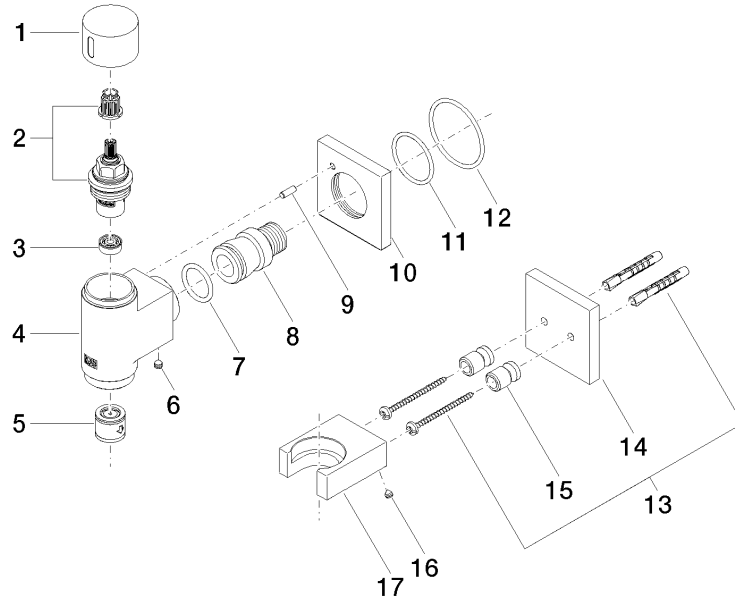

**WATER TUBE Kneipp wall elbow with hose holder with individual rosettes -
Brushed Dark Platinum**

IMO

27 821 979
mm [inches]

Flow rate chart

Codes & Standards

EN 1717

WATER TUBE Kneipp wall elbow with hose holder with individual rosettes -
Brushed Dark Platinum

IMO

27 821 979

Certificates

Belgaqua_22_280_2

WATER TUBE Kneipp wall elbow with hose holder with individual rosettes -
Brushed Dark Platinum

27 821 979

Product version up to 3/12/2018

Product version from 3/12/2018 to 3/6/2023

Product version from 3/6/2023

Parts for other
finishes can be found
here: [Chrome](#)

WATER TUBE Kneipp wall elbow with hose holder with individual rosettes -
Brushed Dark Platinum

IMO

27 821 979

Spare parts list