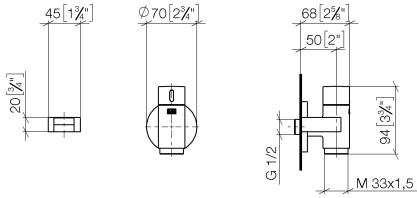

# WATER TUBE Kneipp wall elbow with hose holder with individual rosettes - Chrome

LULU

27 823 979 Product version from 10/1/2023

Fits: LULU, MADISON, TARA, LISSÉ, VAIA, META

- LAMINAR FLOW, max. flow rate 15 l/min (at 3 bar)
- with volume control
- rosette Ø 60 mm
- holder for Kneipp hose
- 1/2" wall elbow
- without hose

## Required miscellaneous

**WATER TUBE Kneipp hose black** 28 286 979-00  
**2000 mm - Chrome**  
 • hose nozzle with sleeve M33  
 • with holding ring

**WATER TUBE Kneipp wall elbow with hose holder with individual rosettes -  
Chrome**

LULU

27 823 979 Product version from 10/1/2023  
mm [inches]

**Flow rate chart**

27 823 979 Product version from 10/1/2023