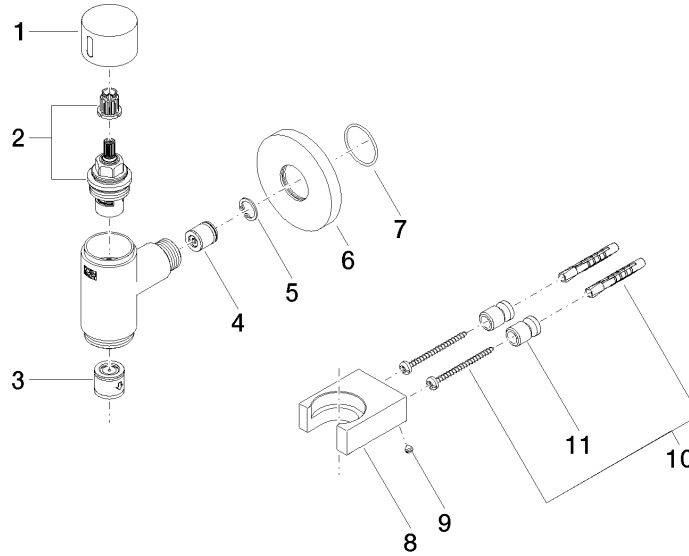

## Required miscellaneous

**WATER TUBE Kneipp hose black** 28 286 979-00  
**2000 mm - Chrome**  
 • hose nozzle with sleeve M33  
 • with holding ring

**WATER TUBE Kneipp wall elbow with hose holder with individual rosettes -  
Chrome**

LULU

27 823 979 Product version from 10/1/2023  
mm [inches]

**Flow rate chart**

27 823 979 Product version from 10/1/2023

### Spare parts list

No.	Item Number	Name	Quantity used	Delivery time
1	09 20 97 021-00	handle	1	10
2	90 90 03 145 00 90	top	1	2
3	90 23 01 045 00 90	back-flow preventer	1	2
4	09 23 01 046 90	back-flow preventer	1	2
5	09 16 01 014 90	ring	1	2
6	09 27 97 020-00	rosette	1	10
7	09 14 10 135 90	seal	1	2
8	09 17 20 023-00	holder	1	10
9	09 31 11 148 90	pin	1	2
10	05 17 20 726 02 90	fixing set	1	2
11	08 17 20 726 90	holder	1	2