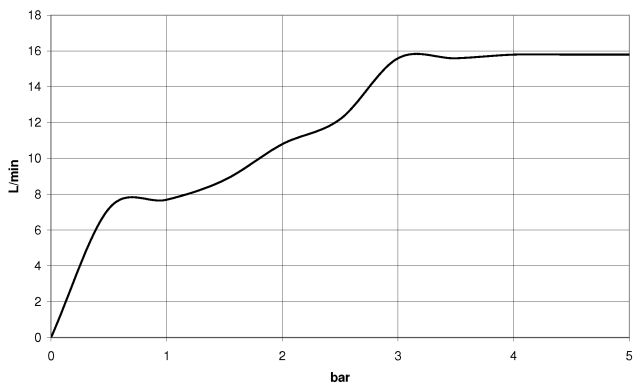

LULU

27 823 979 Product version from 10/1/2023  
mm [inches]

**Flow rate chart**

27 823 979 Product version from 10/1/2023