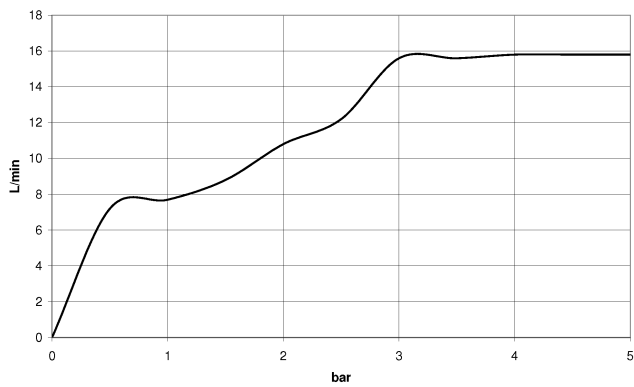

**WATER TUBE Kneipp wall elbow with hose holder with individual rosettes -
Brushed Platinum**

LULU

27 823 979 Product version from 10/1/2023

Fits: LULU, MADISON, TARA, LISSÉ, VAIA, META

- LAMINAR FLOW, max. flow rate 15 l/min (at 3 bar)
- with volume control
- rosette Ø 60 mm
- holder for Kneipp hose
- 1/2" wall elbow
- without hose

Recommended miscellaneous

Concealed wall elbow - 35 085 970 90
 • min. recess depth mm
 • max. recess depth mm

Required miscellaneous

WATER TUBE Kneipp hose white 28 285 979-06
2000 mm - Brushed Platinum
 • hose nozzle with sleeve M33
 • with holding ring

LULU

27 823 979 Product version from 10/1/2023
mm [inches]

Flow rate chart

27 823 979 Product version from 10/1/2023

Spare parts list

No.	Item Number	Name	Quantity used	Delivery time
1	09 20 97 021-06	handle	1	10
2	90 90 03 145 00 90	top	1	2
3	90 23 01 045 00 90	back-flow preventer	1	2
4	09 23 01 046 90	back-flow preventer	1	2
5	09 16 01 014 90	ring	1	2
6	09 27 97 020-06	rosette	1	10
7	09 14 10 135 90	seal	1	2
8	09 17 20 023-06	holder	1	10
9	09 31 11 148 90	pin	1	2
10	05 17 20 726 02 90	fixing set	1	2
11	08 17 20 726 90	holder	1	2