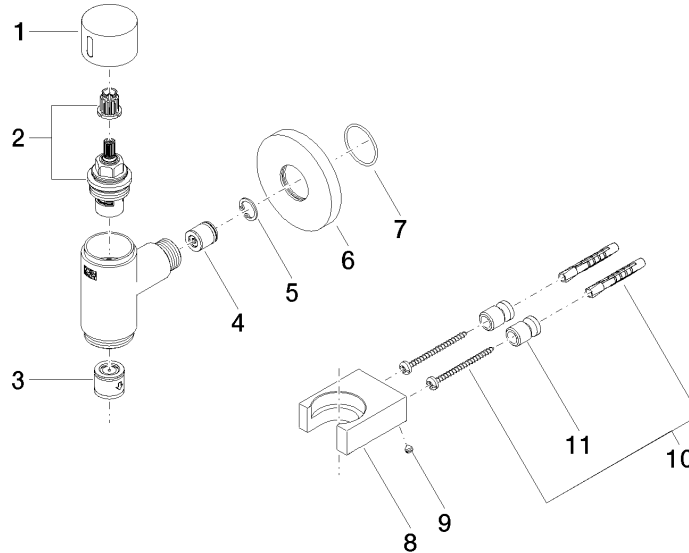

**WATER TUBE Kneipp wall elbow with hose holder with individual rosettes -
Brushed Platinum**

LULU

27 823 979 Product version from 10/1/2023

Fits: LULU, MADISON, TARA, LISSÉ, VAIA, META

- LAMINAR FLOW, max. flow rate 15 l/min (at 3 bar)
- with volume control
- rosette Ø 60 mm
- holder for Kneipp hose
- 1/2" wall elbow
- without hose

Recommended miscellaneous

Concealed wall elbow - 35 085 970 90
 • min. recess depth mm
 • max. recess depth mm

Required miscellaneous

WATER TUBE Kneipp hose white 28 285 979-06
2000 mm - Brushed Platinum
 • hose nozzle with sleeve M33
 • with holding ring

Required miscellaneous

WATER TUBE Kneipp hose black 28 286 979-06
2000 mm - Brushed Platinum
 • hose nozzle with sleeve M33
 • with holding ring

**WATER TUBE Kneipp wall elbow with hose holder with individual rosettes -
Brushed Platinum**

LULU

27 823 979 Product version from 10/1/2023
mm [inches]

Flow rate chart

27 823 979 Product version from 10/1/2023

Spare parts list

No.	Item Number	Name	Quantity used	Delivery time
1	09 20 97 021-06	handle	1	10
2	90 90 03 145 00 90	top	1	2
3	90 23 01 045 00 90	back-flow preventer	1	2
4	09 23 01 046 90	back-flow preventer	1	2
5	09 16 01 014 90	ring	1	2
6	09 27 97 020-06	rosette	1	10
7	09 14 10 135 90	seal	1	2
8	09 17 20 023-06	holder	1	10
9	09 31 11 148 90	pin	1	2
10	05 17 20 726 02 90	fixing set	1	2
11	08 17 20 726 90	holder	1	2