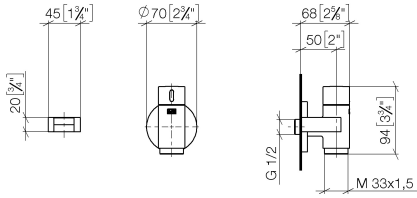

**WATER TUBE Kneipp wall elbow with hose holder with individual rosettes -
Brushed Platinum**

LULU

27 823 979 Product version from 10/1/2023

Fits: LULU, MADISON, TARA, LISSÉ, VAIA, META

- LAMINAR FLOW, max. flow rate 15 l/min (at 3 bar)
- with volume control
- rosette Ø 60 mm
- holder for Kneipp hose
- 1/2" wall elbow
- without hose

Recommended miscellaneous

Concealed wall elbow - 35 085 970 90
 • min. recess depth mm
 • max. recess depth mm

Required miscellaneous

WATER TUBE Kneipp hose white 28 285 979-06
2000 mm - Brushed Platinum
 • hose nozzle with sleeve M33
 • with holding ring

Required miscellaneous

WATER TUBE Kneipp hose black 28 286 979-06
2000 mm - Brushed Platinum
 • hose nozzle with sleeve M33
 • with holding ring

**WATER TUBE Kneipp wall elbow with hose holder with individual rosettes -
Brushed Platinum**

LULU

27 823 979 Product version from 10/1/2023
mm [inches]

Flow rate chart

27 823 979 Product version from 10/1/2023

Spare parts list

No.	Item Number	Name	Quantity used	Delivery time
1	09 20 97 021-06	handle	1	10
2	90 90 03 145 00 90	top	1	2
3	90 23 01 045 00 90	back-flow preventer	1	2
4	09 23 01 046 90	back-flow preventer	1	2
5	09 16 01 014 90	ring	1	2
6	09 27 97 020-06	rosette	1	10
7	09 14 10 135 90	seal	1	2
8	09 17 20 023-06	holder	1	10
9	09 31 11 148 90	pin	1	2
10	05 17 20 726 02 90	fixing set	1	2
11	08 17 20 726 90	holder	1	2