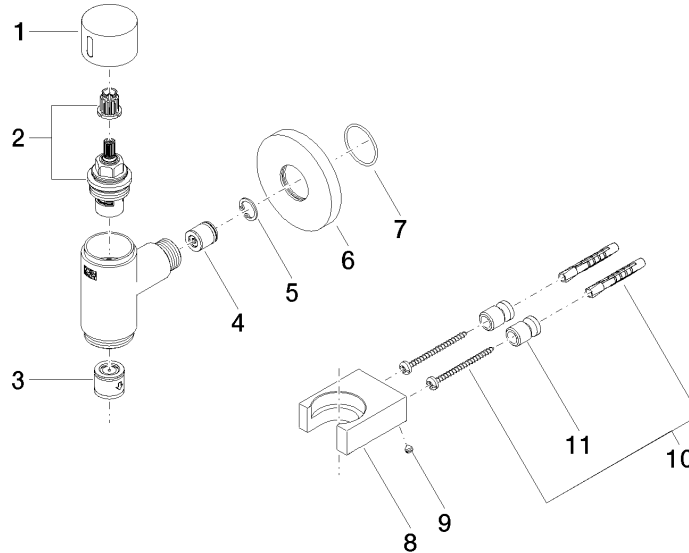

## Required miscellaneous

- WATER TUBE Kneipp hose black** 28 286 979-08
- 2000 mm - Platinum**
- hose nozzle with sleeve M33
  - with holding ring

**WATER TUBE Kneipp wall elbow with hose holder with individual rosettes -  
Platinum**

LULU

27 823 979 Product version from 10/1/2023  
mm [inches]

**Flow rate chart**

27 823 979 Product version from 10/1/2023

### Spare parts list

No.	Item Number	Name	Quantity used	Delivery time
1	09 20 97 021-08	handle	1	40
2	90 90 03 145 00 90	top	1	2
3	90 23 01 045 00 90	back-flow preventer	1	2
4	09 23 01 046 90	back-flow preventer	1	2
5	09 16 01 014 90	ring	1	2
6	09 27 97 020-08	rosette	1	40
7	09 14 10 135 90	seal	1	2
8	09 17 20 023-08	holder	1	40
9	09 31 11 148 90	pin	1	2
10	05 17 20 726 02 90	fixing set	1	2
11	08 17 20 726 90	holder	1	2