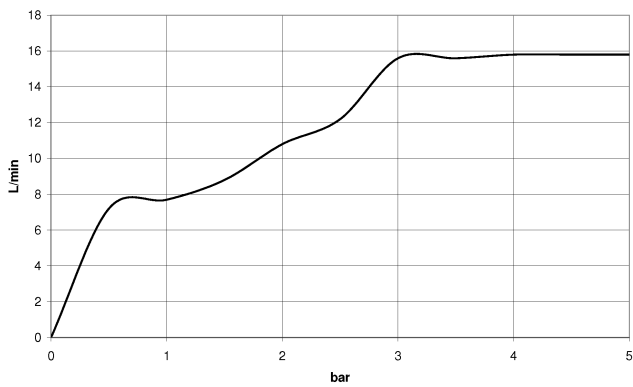

## Required miscellaneous

- WATER TUBE Kneipp hose black** 28 286 979-08
- 2000 mm - Platinum**
- hose nozzle with sleeve M33
  - with holding ring

**WATER TUBE Kneipp wall elbow with hose holder with individual rosettes -  
Platinum**

LULU

27 823 979 Product version from 10/1/2023  
mm [inches]

**Flow rate chart**

27 823 979 Product version from 10/1/2023