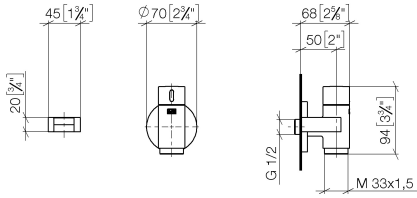

# WATER TUBE Kneipp wall elbow with hose holder with individual rosettes - Platinum

LULU

27 823 979 Product version from 10/1/2023

Fits: LULU, MADISON, TARA, LISSÉ, VAIA, META

- LAMINAR FLOW, max. flow rate 15 l/min (at 3 bar)
- with volume control
- rosette Ø 60 mm
- holder for Kneipp hose
- 1/2" wall elbow
- without hose

## Required miscellaneous

- WATER TUBE Kneipp hose black** 28 286 979-08
- 2000 mm - Platinum**
- hose nozzle with sleeve M33
  - with holding ring

**WATER TUBE Kneipp wall elbow with hose holder with individual rosettes -  
Platinum**

LULU

27 823 979 Product version from 10/1/2023  
mm [inches]

**Flow rate chart**

27 823 979 Product version from 10/1/2023