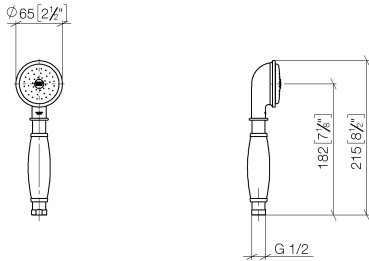

MADISON Metal hand shower with porcelain insert (white) - Brushed Durabron (23kt Gold)

MADISON

28 002 970

- COMPACT RAIN, max. flow rate 6.8 l/min (at 3 bar)
- spray head Ø 64mm
- 1/2" connection
- This product can help a building meet the requirements of Green Building Rating Systems, e.g. LEED®, BREEAM®, DGNB

Intrinsic protection against back flow.

	Brushed Durabron (23kt Gold)	28 002 970-28 0050
	Chrome	28 002 970-00 0050
	Brushed Platinum	28 002 970-06 0050
	Platinum	28 002 970-08 0050
	Durabron (23kt Gold)	28 002 970-09 0050
	Brushed Chrome	28 002 970-93 0050
	Brushed Dark Platinum	28 002 970-99 0050

MADISON Metal hand shower with porcelain insert (white) - Brushed Durabronz (23kt Gold)

MADISON

28 002 970
mm [inches]

Flow rate chart

MADISON Metal hand shower with porcelain insert (white) - Brushed Durabronz
(23kt Gold)

MADISON

28 002 970

Product version from 7/1/2022

Parts for other finishes can be found here: [Chrome](#)

MADISON Metal hand shower with porcelain insert (white) - Brushed Durabronze
(23kt Gold)

MADISON

28 002 970