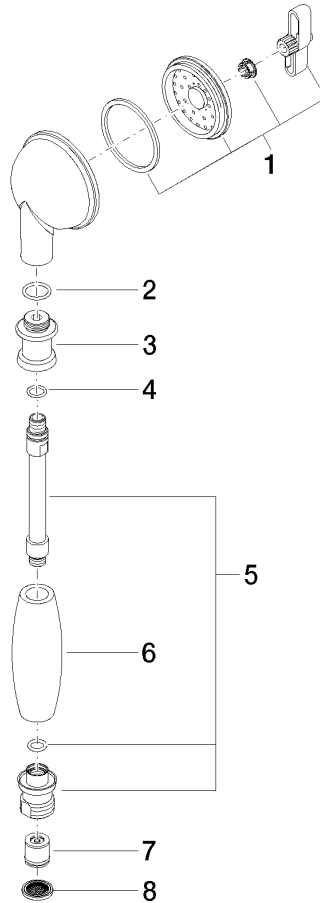

MADISON Metal hand shower with porcelain insert (white) - Brushed Durabron (23kt Gold)

MADISON

28 002 970

- COMPACT RAIN, max. flow rate 6.8 l/min (at 3 bar)
- spray head Ø 64mm
- 1/2" connection
- This product can help a building meet the requirements of Green Building Rating Systems, e.g. LEED®, BREEAM®, DGNB

MADISON Metal hand shower with porcelain insert (white) - Brushed Durabronz (23kt Gold)

MADISON

28 002 970
mm [inches]

Flow rate chart

MADISON Metal hand shower with porcelain insert (white) - Brushed Durabronz
(23kt Gold)

MADISON

28 002 970

Product version from 7/1/2022

Parts for other finishes can be found here: [Chrome](#)

MADISON Metal hand shower with porcelain insert (white) - Brushed Durabronze
(23kt Gold)

MADISON

28 002 970

Spare parts list

Product version from 7/1/2022

No.	Item Number	Name	Quantity used	Delivery time
	90 12 01 010 00 90	set	8	2