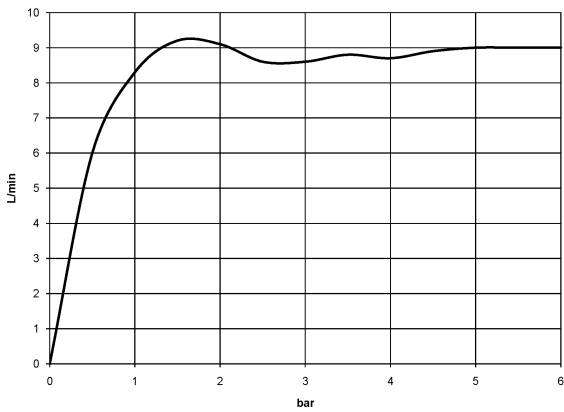

MADISON Metal hand shower with porcelain insert (white) - Brushed Durabron (23kt Gold)

MADISON

28 002 970

- COMPACT RAIN, max. flow rate 6.8 l/min (at 3 bar)
- spray head Ø 64mm
- 1/2" connection
- This product can help a building meet the requirements of Green Building Rating Systems, e.g. LEED®, BREEAM®, DGNB

Intrinsic protection against back flow.

	Brushed Durabron (23kt Gold)	28 002 970-28 0050
	Chrome	28 002 970-00 0050
	Brushed Platinum	28 002 970-06 0050
	Platinum	28 002 970-08 0050
	Durabron (23kt Gold)	28 002 970-09 0050
	Brushed Chrome	28 002 970-93 0050
	Brushed Dark Platinum	28 002 970-99 0050

MADISON Metal hand shower with porcelain insert (white) - Brushed Durabronz (23kt Gold)

MADISON

28 002 970
mm [inches]

Flow rate chart

MADISON Metal hand shower with porcelain insert (white) - Brushed Durabronz
(23kt Gold)