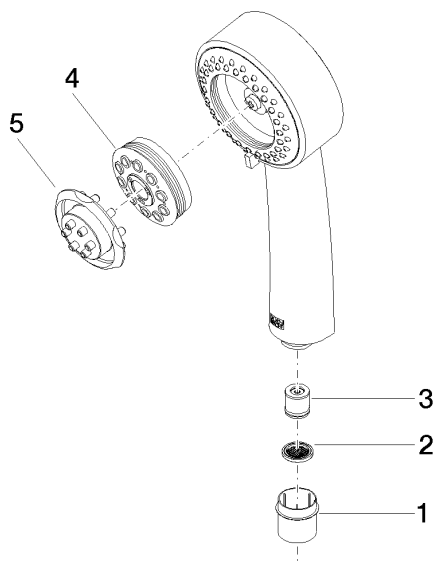

28 002 978

- Three settings: COMPACT RAIN, COMPACT SOFT FLOW, COMPACT AQUAPRESSURE FLOW, max. flow rate 9 l/min (at 3 bar)
- with anti-scale system
- spray head Ø 95mm
- 1/2" connection

Intrinsic protection against back flow.

28 002 978

mm [inches]

Flow rate chart

Certificates

LGA_18610.

28 002 978

Spare parts list

No.	Item Number	Name	Quantity used	Delivery time
1	09 21 02 115 90	cap	1	2
2	09 23 01 039 90	sieve	1	2
3	09 23 01 077 90	flow reducer	1	2
4	04 12 11 071 00 90	shower	1	2
5	09 30 09 022 90	key	1	2