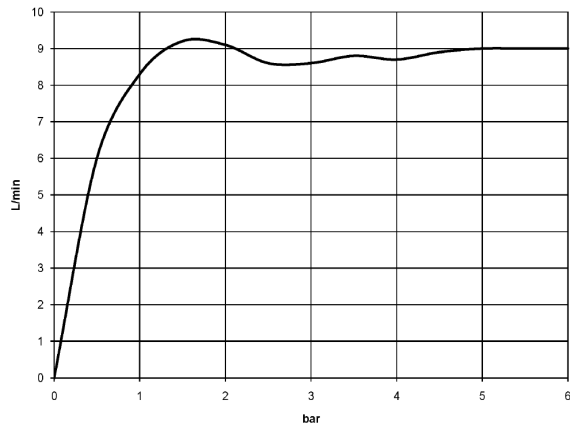

28 002 978

- Three settings: COMPACT RAIN, COMPACT SOFT FLOW, COMPACT AQUAPRESSURE FLOW, max. flow rate 9 l/min (at 3 bar)
- with anti-scale system
- spray head Ø 95mm
- 1/2" connection

Intrinsic protection against back flow.

	Chrome	28 002 978-00
	Chrome	28 002 978-00 0050
	Brushed Platinum	28 002 978-06 0050
	Platinum	28 002 978-08 0050
	Durabress (23kt Gold)	28 002 978-09 0050
	Brushed Durabress (23kt Gold)	28 002 978-28 0050
	Brushed Chrome	28 002 978-93 0050
	Brushed Dark Platinum	28 002 978-99 0050

28 002 978

mm [inches]

Flow rate chart

Certificates

LGA_18610.

28 002 978

Spare parts list

No.	Item Number	Name	Quantity used	Delivery time
1	09 21 02 115 90	cap	1	2
2	09 23 01 039 90	sieve	1	2
3	09 23 01 077 90	flow reducer	1	2
4	04 12 11 071 00 90	shower	1	2
5	09 30 09 022 90	key	1	2