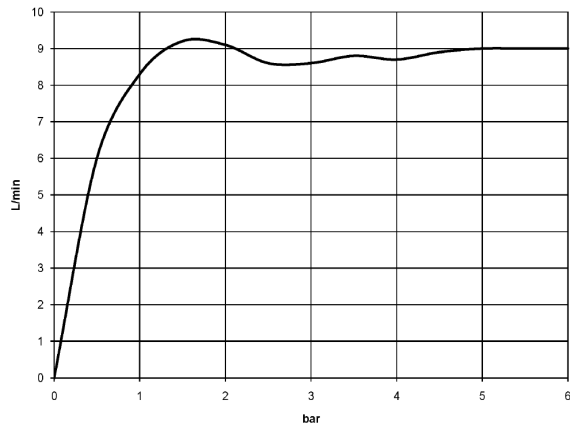

28 002 978

- Three settings: COMPACT RAIN, COMPACT SOFT FLOW, COMPACT AQUAPRESSURE FLOW, max. flow rate 9 l/min (at 3 bar)
- with anti-scale system
- spray head Ø 95mm
- 1/2" connection

Intrinsic protection against back flow.

	Brushed Platinum	28 002 978-06
	Chrome	28 002 978-00 0050
	Brushed Platinum	28 002 978-06 0050
	Platinum	28 002 978-08 0050
	Durabrand (23kt Gold)	28 002 978-09 0050
	Brushed Durabrand (23kt Gold)	28 002 978-28 0050
	Brushed Chrome	28 002 978-93 0050
	Brushed Dark Platinum	28 002 978-99 0050

28 002 978

mm [inches]

Flow rate chart

Certificates

LGA_18610.

28 002 978

Parts for other finishes can be found here: [Chrome](#)

Spare parts list

No.	Item Number	Name	Quantity used	Delivery time
1	09 21 02 115 90	cap	1	2
2	09 23 01 039 90	sieve	1	2
3	09 23 01 077 90	flow reducer	1	2
4	04 12 11 071 00 90	shower	1	2
5	09 30 09 022 90	key	1	2