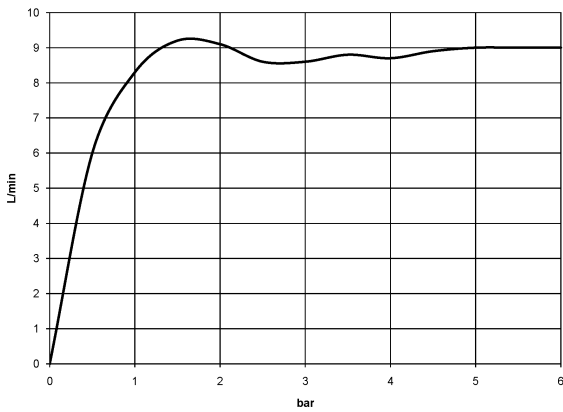

28 002 978

- Three settings: COMPACT RAIN, COMPACT SOFT FLOW, COMPACT AQUAPRESSURE FLOW, max. flow rate 6.8 l/min (at 3 bar)
- with anti-scale system
- spray head Ø 95mm
- 1/2" connection
- This product can help a building meet the requirements of Green Building Rating Systems, e.g. LEED®, BREEAM®, DGNB

Intrinsic protection against back flow.

	Brushed Bronze	28 002 978-42 0050
	Chrome	28 002 978-00 0050
	Brushed Platinum	28 002 978-06 0050
	Platinum	28 002 978-08 0050
	Durabronze (23kt Gold)	28 002 978-09 0050
	Brushed Durabronze (23kt Gold)	28 002 978-28 0050
		28 002 978-39 0050
		28 002 978-43 0050
	Brushed Chrome	28 002 978-93 0050
	Brushed Dark Platinum	28 002 978-99 0050

28 002 978

mm [inches]

Flow rate chart