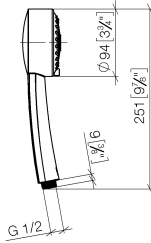

28 002 978

- Three settings: COMPACT RAIN, COMPACT SOFT FLOW, COMPACT AQUAPRESSURE FLOW, max. flow rate 6.8 l/min (at 3 bar)
- with anti-scale system
- spray head Ø 95mm
- 1/2" connection
- This product can help a building meet the requirements of Green Building Rating Systems, e.g. LEED®, BREEAM®, DGNB

Intrinsic protection against back flow.

	Brushed Bronze	28 002 978-42 0050
	Chrome	28 002 978-00 0050
	Brushed Platinum	28 002 978-06 0050
	Platinum	28 002 978-08 0050
	Durabronze (23kt Gold)	28 002 978-09 0050
	Brushed Durabronze (23kt Gold)	28 002 978-28 0050
		28 002 978-39 0050
		28 002 978-43 0050
	Brushed Chrome	28 002 978-93 0050
	Brushed Dark Platinum	28 002 978-99 0050

28 002 978

mm [inches]

Flow rate chart