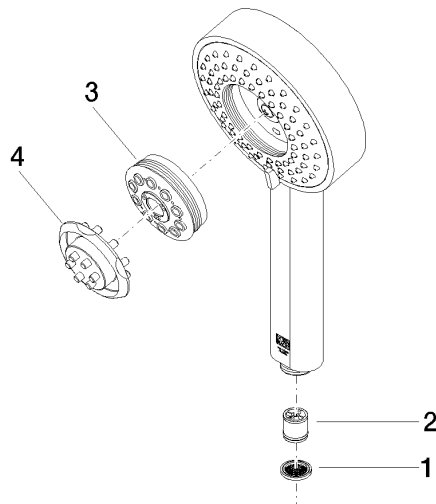

28 012 979

- Four settings: COMPACT RAIN, COMPACT SOFT FLOW, COMPACT AQUAPRESSURE FLOW, COMPACT CASCADE, max. flow rate 6.8 l/min (at 3 bar)
- with anti-scale system
- spray head Ø 120mm
- 1/2" connection
- This product can help a building meet the requirements of Green Building Rating Systems, e.g. LEED®, BREEAM®, DGNB

Intrinsic protection against back flow.

Fits: IMO, LULU, MADISON, MEM, TARA, CL.1, LISSÉ, VAIA, META, CYO

	Chrome	28 012 979-00 0050
	Brushed Platinum	28 012 979-06 0050
	Platinum	28 012 979-08 0050
	Dark Chrome	28 012 979-19 0050
	Light Gold	28 012 979-26 0050
	Light Gold	28 012 979-26
	Brushed Light Gold	28 012 979-27 0050
	Brushed Light Gold	28 012 979-27
	Brushed Durabronze (23kt Gold)	28 012 979-28 0050
	Matte Black	28 012 979-33 0050
	Brushed Bronze	28 012 979-42 0050
	Brushed Champagne (22kt Gold)	28 012 979-46 0050
	Champagne (22kt Gold)	28 012 979-47 0050
	Brushed Chrome	28 012 979-93 0050
	Brushed Dark Platinum	28 012 979-99 0050

# Hand shower - Chrome

28 012 979

mm [inches]

## Flow rate chart

28 012 979

**Product version from 7/1/2022**

Parts for other  
finishes can be found  
here: Brushed  
Platinum