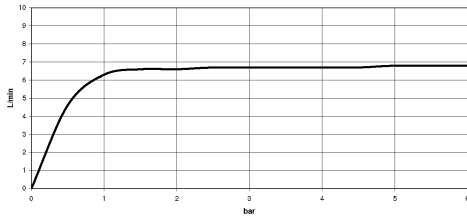

Flow rate chart