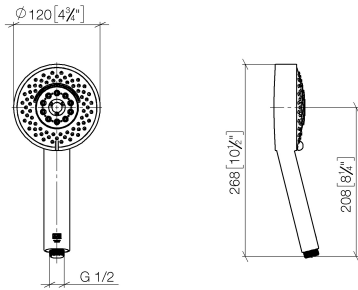

28 012 979

- Four settings: COMPACT RAIN, COMPACT SOFT FLOW, COMPACT AQUAPRESSURE FLOW, COMPACT CASCADE, max. flow rate 6.8 l/min (at 3 bar)
- with anti-scale system
- spray head Ø 120mm
- 1/2" connection
- This product can help a building meet the requirements of Green Building Rating Systems, e.g. LEED®, BREEAM®, DGNB

Intrinsic protection against back flow.

Fits: IMO, LULU, MADISON, MEM, TARA, CL.1, LISSÉ, VAIA, META, CYO

	Chrome	28 012 979-00 0050
	Brushed Platinum	28 012 979-06 0050
	Platinum	28 012 979-08 0050
	Dark Chrome	28 012 979-19 0050
	Light Gold	28 012 979-26 0050
	Light Gold	28 012 979-26
	Brushed Light Gold	28 012 979-27 0050
	Brushed Light Gold	28 012 979-27
	Brushed Durabronze (23kt Gold)	28 012 979-28 0050
	Matte Black	28 012 979-33 0050
	Brushed Bronze	28 012 979-42 0050
	Brushed Champagne (22kt Gold)	28 012 979-46 0050
	Champagne (22kt Gold)	28 012 979-47 0050
	Brushed Chrome	28 012 979-93 0050
	Brushed Dark Platinum	28 012 979-99 0050

# Hand shower - Chrome

28 012 979

mm [inches]