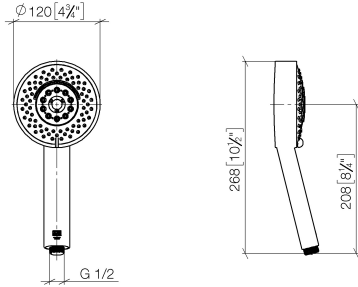

## Hand shower - Brushed Platinum

IMO

28 012 979

- Four settings: COMPACT RAIN, COMPACT SOFT FLOW, COMPACT AQUAPRESSURE FLOW, COMPACT CASCADE, max. flow rate 6.8 l/min (at 3 bar)
- with anti-scale system
- spray head Ø 120mm
- 1/2" connection
- This product can help a building meet the requirements of Green Building Rating Systems, e.g. LEED®, BREEAM®, DGNB

Intrinsic protection against back flow.

Fits: IMO, LULU, MADISON, MEM, TARA, CL.1, LISSÉ, VAIA, META, CYO

	Brushed Platinum	28 012 979-06 0050
	Chrome	28 012 979-00 0050
	Platinum	28 012 979-08 0050
	Dark Chrome	28 012 979-19 0050
	Light Gold	28 012 979-26 0050
	Light Gold	28 012 979-26
	Brushed Light Gold	28 012 979-27 0050
	Brushed Light Gold	28 012 979-27
	Brushed Durabross (23kt Gold)	28 012 979-28 0050
	Matte Black	28 012 979-33 0050
	Brushed Bronze	28 012 979-42 0050
	Brushed Champagne (22kt Gold)	28 012 979-46 0050
	Champagne (22kt Gold)	28 012 979-47 0050
	Brushed Chrome	28 012 979-93 0050
	Brushed Dark Platinum	28 012 979-99 0050

28 012 979

mm [inches]

Flow rate chart

28 012 979

**Product version from 7/1/2022**

Parts for other  
finishes can be found  
here: [Chrome](#)