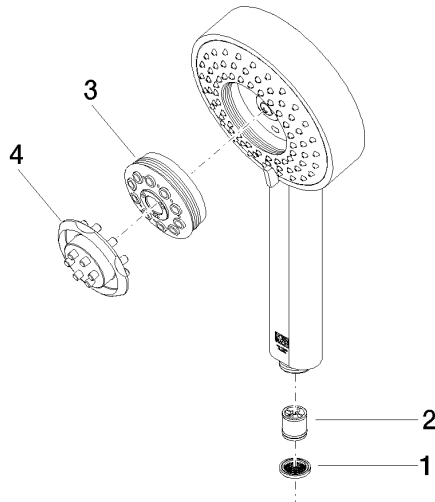

## Hand shower - Brushed Platinum

IMO

28 012 979

- Four settings: COMPACT RAIN, COMPACT SOFT FLOW, COMPACT AQUAPRESSURE FLOW, COMPACT CASCADE, max. flow rate 6.8 l/min (at 3 bar)
- with anti-scale system
- spray head Ø 120mm
- 1/2" connection
- This product can help a building meet the requirements of Green Building Rating Systems, e.g. LEED®, BREEAM®, DGNB

Intrinsic protection against back flow.

Fits: IMO, LULU, MADISON, MEM, TARA, CL.1, LISSÉ, VAIA, META, CYO

	Brushed Platinum	28 012 979-06 0050
	Chrome	28 012 979-00 0050
	Platinum	28 012 979-08 0050
	Dark Chrome	28 012 979-19 0050
	Light Gold	28 012 979-26 0050
	Light Gold	28 012 979-26
	Brushed Light Gold	28 012 979-27 0050
	Brushed Light Gold	28 012 979-27
	Brushed Durabross (23kt Gold)	28 012 979-28 0050
	Matte Black	28 012 979-33 0050
	Brushed Bronze	28 012 979-42 0050
	Brushed Champagne (22kt Gold)	28 012 979-46 0050
	Champagne (22kt Gold)	28 012 979-47 0050
	Brushed Chrome	28 012 979-93 0050
	Brushed Dark Platinum	28 012 979-99 0050

28 012 979

mm [inches]

Flow rate chart

28 012 979

**Product version from 7/1/2022**

Parts for other  
finishes can be found  
here: [Chrome](#)

## Hand shower - Brushed Platinum

IMO

28 012 979