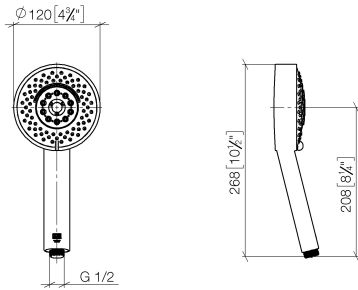

28 012 979

- Four settings: COMPACT RAIN, COMPACT SOFT FLOW, COMPACT AQUAPRESSURE FLOW, COMPACT CASCADE, max. flow rate 6.8 l/min (at 3 bar)
- with anti-scale system
- spray head Ø 120mm
- 1/2" connection
- This product can help a building meet the requirements of Green Building Rating Systems, e.g. LEED®, BREEAM®, DGNB

Intrinsic protection against back flow.

Fits: IMO, LULU, MADISON, MEM, TARA, CL.1, LISSÉ, VAIA, META, CYO

	Dark Chrome	28 012 979-19 0050
	Chrome	28 012 979-00 0050
	Brushed Platinum	28 012 979-06 0050
	Platinum	28 012 979-08 0050
	Light Gold	28 012 979-26 0050
	Light Gold	28 012 979-26
	Brushed Light Gold	28 012 979-27 0050
	Brushed Light Gold	28 012 979-27
	Brushed Durabross (23kt Gold)	28 012 979-28 0050
	Matte Black	28 012 979-33 0050
	Brushed Bronze	28 012 979-42 0050
	Brushed Champagne (22kt Gold)	28 012 979-46 0050
	Champagne (22kt Gold)	28 012 979-47 0050
	Brushed Chrome	28 012 979-93 0050
	Brushed Dark Platinum	28 012 979-99 0050

# Hand shower - Dark Chrome

28 012 979

mm [inches]

## Flow rate chart

28 012 979

**Product version from 7/1/2022**

Parts for other  
finishes can be found  
here: [Chrome](#)