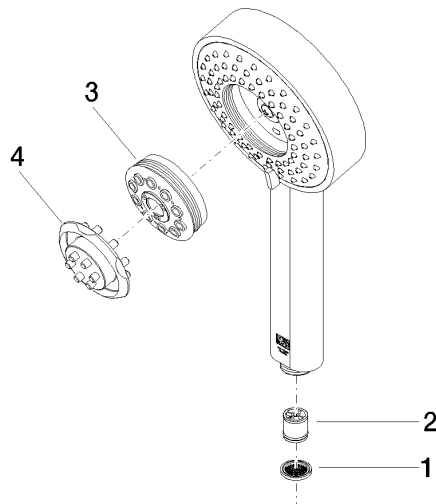

28 012 979

- Four settings: COMPACT RAIN, COMPACT SOFT FLOW, COMPACT AQUAPRESSURE FLOW, COMPACT CASCADE, max. flow rate 6.8 l/min (at 3 bar)
- with anti-scale system
- spray head Ø 120mm
- 1/2" connection
- This product can help a building meet the requirements of Green Building Rating Systems, e.g. LEED®, BREEAM®, DGNB

Intrinsic protection against back flow.

Fits: IMO, LULU, MADISON, MEM, TARA, CL.1, LISSÉ, VAIA, META, CYO

	Dark Chrome	28 012 979-19 0050
	Chrome	28 012 979-00 0050
	Brushed Platinum	28 012 979-06 0050
	Platinum	28 012 979-08 0050
	Light Gold	28 012 979-26 0050
	Light Gold	28 012 979-26
	Brushed Light Gold	28 012 979-27 0050
	Brushed Light Gold	28 012 979-27
	Brushed Durabross (23kt Gold)	28 012 979-28 0050
	Matte Black	28 012 979-33 0050
	Brushed Bronze	28 012 979-42 0050
	Brushed Champagne (22kt Gold)	28 012 979-46 0050
	Champagne (22kt Gold)	28 012 979-47 0050
	Brushed Chrome	28 012 979-93 0050
	Brushed Dark Platinum	28 012 979-99 0050

# Hand shower - Dark Chrome

28 012 979

mm [inches]

## Flow rate chart

28 012 979

**Product version from 7/1/2022**

Parts for other  
finishes can be found  
here: [Chrome](#)