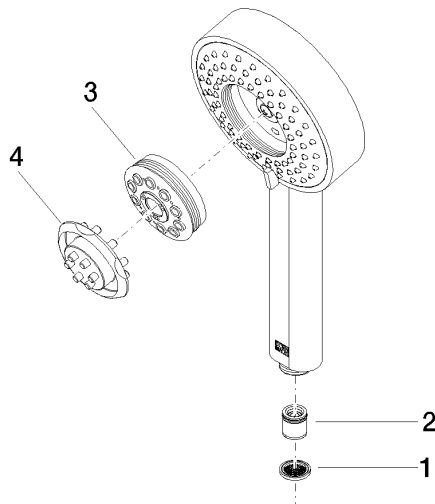

28 012 979

- Four settings: COMPACT RAIN, COMPACT SOFT FLOW, COMPACT AQUAPRESSURE FLOW, COMPACT CASCADE, max. flow rate 15 l/min (at 3 bar)
- with anti-scale system
- spray head Ø 120mm
- 1/2" connection

28 012 979

mm [inches]

Flow rate chart

Codes & Standards

DIN 4109

ISO 3822

Ü-Zeichen

Hand shower - Light Gold

IMO

28 012 979

Certificates

LGA_29

28 012 979

Product version from 4/1/2024

Parts for other
finishes can be found
here: [Chrome](#)

Hand shower - Light Gold

IMO

28 012 979

Spare parts list

Product version from 4/1/2024

No.	Item Number	Name	Quantity used	Delivery time
	09 23 01 039 90	sieve	4	2