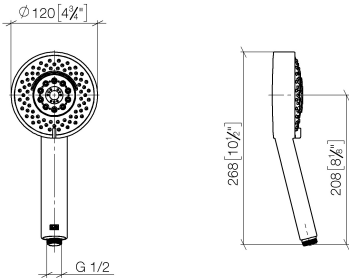

28 012 979

- Four settings: COMPACT RAIN, COMPACT SOFT FLOW, COMPACT AQUAPRESSURE FLOW, COMPACT CASCADE, max. flow rate 15 l/min (at 3 bar)
- with anti-scale system
- spray head Ø 120mm
- 1/2" connection

Intrinsic protection against back flow.

Fits: IMO, LULU, MADISON, MEM, TARA, CL.1, LISSÉ, VAIA, META, CYO

	Light Gold	28 012 979-26
	Chrome	28 012 979-00 0050
	Brushed Platinum	28 012 979-06 0050
	Platinum	28 012 979-08 0050
	Dark Chrome	28 012 979-19 0050
	Light Gold	28 012 979-26 0050
	Brushed Light Gold	28 012 979-27 0050
	Brushed Light Gold	28 012 979-27
	Brushed Durabronze (23kt Gold)	28 012 979-28 0050
	Matte Black	28 012 979-33 0050
	Brushed Bronze	28 012 979-42 0050
	Brushed Champagne (22kt Gold)	28 012 979-46 0050
	Champagne (22kt Gold)	28 012 979-47 0050
	Brushed Chrome	28 012 979-93 0050
	Brushed Dark Platinum	28 012 979-99 0050

28 012 979

mm [inches]

Flow rate chart

Codes & Standards

DIN 4109

ISO 3822

Ü-Zeichen

Hand shower - Light Gold