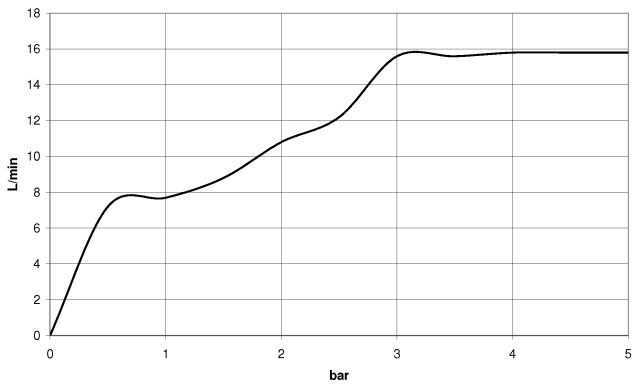

28 012 979

- Four settings: COMPACT RAIN, COMPACT SOFT FLOW, COMPACT AQUAPRESSURE FLOW, COMPACT CASCADE, max. flow rate 15 l/min (at 3 bar)
- with anti-scale system
- spray head Ø 120mm
- 1/2" connection

Intrinsic protection against back flow.

Fits: IMO, LULU, MADISON, MEM, TARA, CL.1, LISSÉ, VAIA, META, CYO

	Light Gold	28 012 979-26
	Chrome	28 012 979-00 0050
	Brushed Platinum	28 012 979-06 0050
	Platinum	28 012 979-08 0050
	Dark Chrome	28 012 979-19 0050
	Light Gold	28 012 979-26 0050
	Brushed Light Gold	28 012 979-27 0050
	Brushed Light Gold	28 012 979-27
	Brushed Durabronze (23kt Gold)	28 012 979-28 0050
	Matte Black	28 012 979-33 0050
	Brushed Bronze	28 012 979-42 0050
	Brushed Champagne (22kt Gold)	28 012 979-46 0050
	Champagne (22kt Gold)	28 012 979-47 0050
	Brushed Chrome	28 012 979-93 0050
	Brushed Dark Platinum	28 012 979-99 0050

28 012 979

mm [inches]

Flow rate chart

Codes & Standards

DIN 4109

ISO 3822

Ü-Zeichen

Hand shower - Light Gold